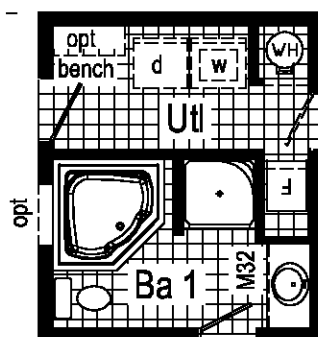

**Optional
4'x6' Walk-In
Tile Shower**

**Optional
Stairwell**
(omits desk)

**Optional
Glamour
Bath**

3A233-A 2852 Approx. 1387 Sq. Ft.

* = Std 4" staggered overhead cabinet with opt flat ceiling
M32 = Opt. 32" Millennia lav base

Opt. transom window(s) available with opt. flat ceiling only.