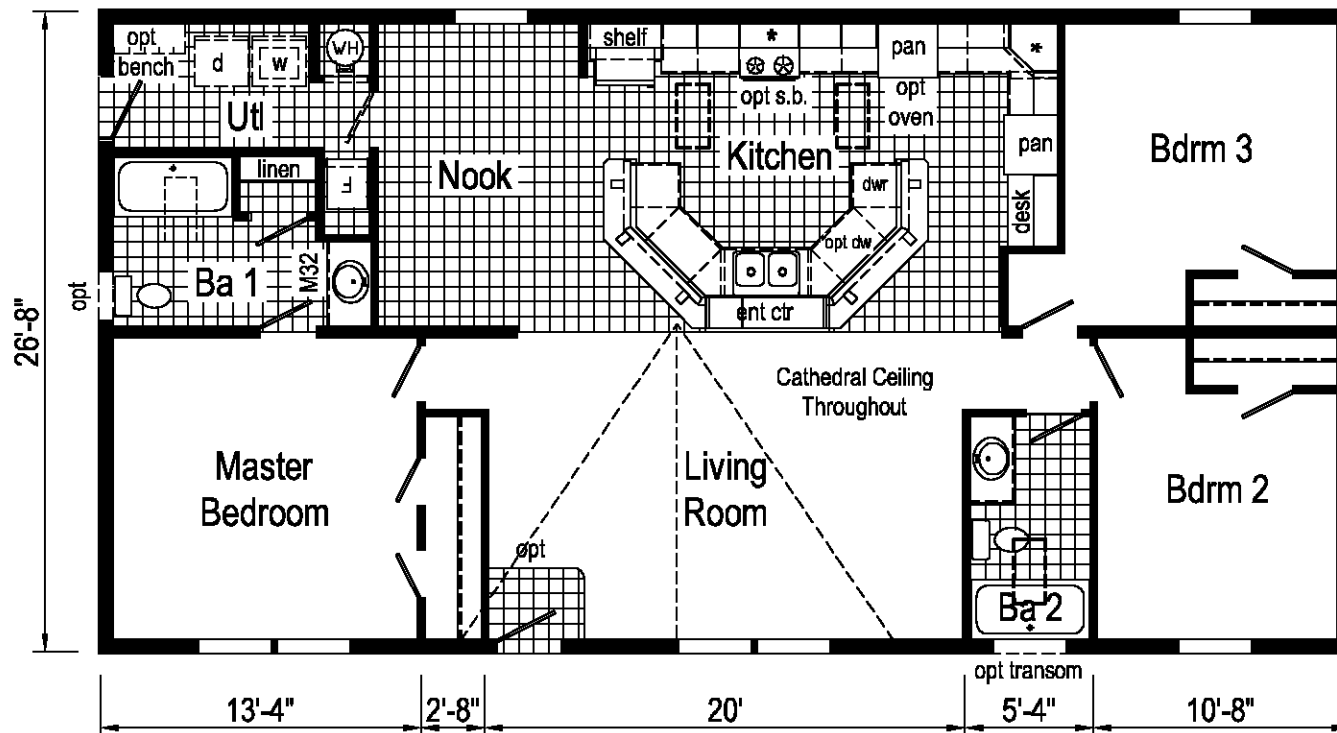

**Optional
4'x6' Walk-In
Tile Shower**

**Optional
Stairwell**
(omits desk)

**Optional
Glamour
Bath**

3A233-A 2852 Approx. 1387 Sq. Ft.

* = Std 4" staggered overhead cabinet with opt flat ceiling
M32 = Opt. 32" Millennia lav base

Opt. transom window(s) available with opt. flat ceiling only.