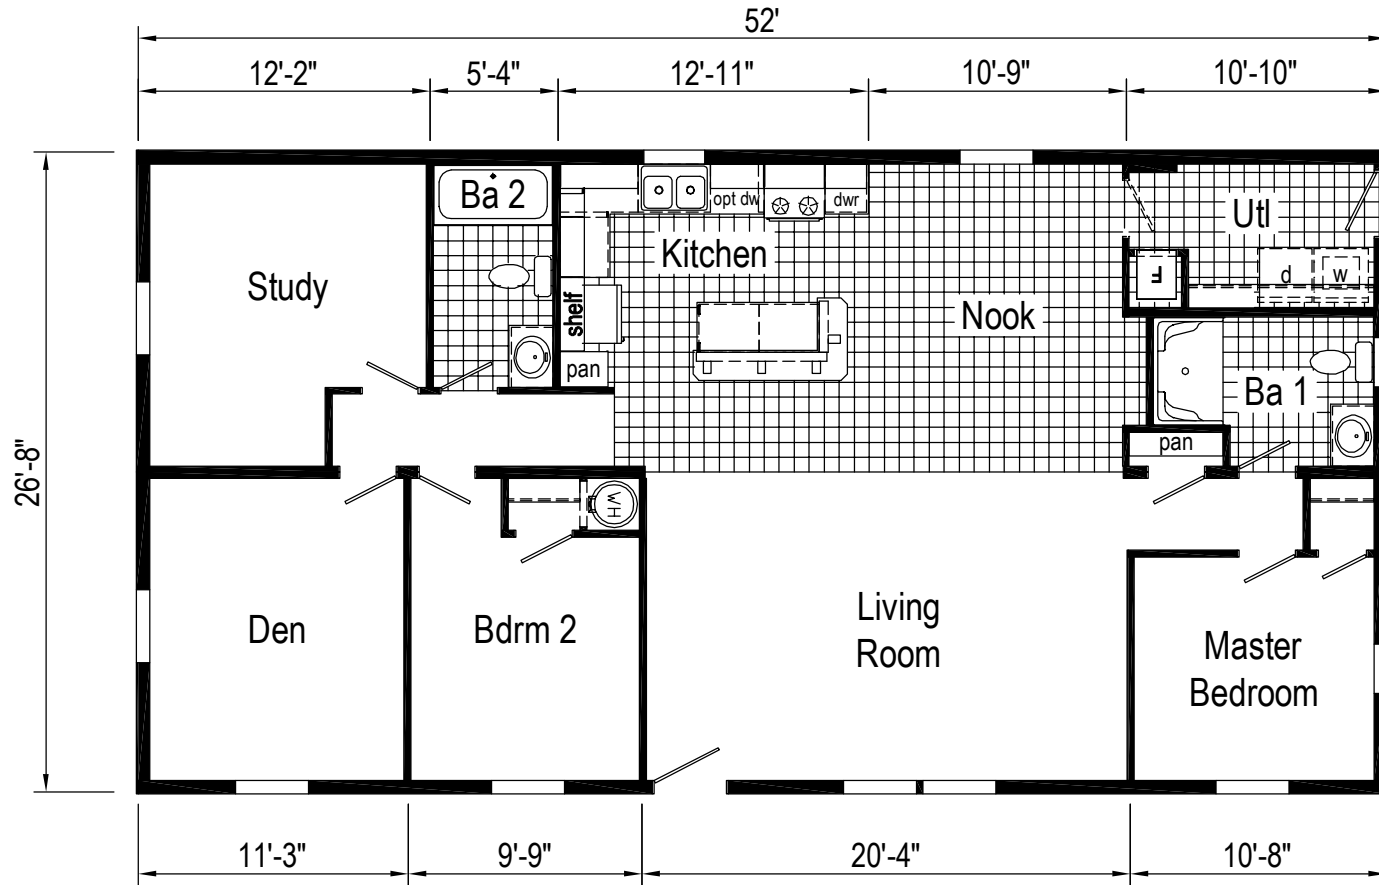

OPTIONAL STAIRWELL

3A212-A 2848 Approx. 1280 Sq. Ft.

S = Std. 4" staggered overhead cabinets

Opt. transom window(s) available with opt. flat ceiling only.

Revisions	
Date	Number
1-20-15	
7-7-15	

3AS094 2852 Approx. 1387 Sq. Ft.