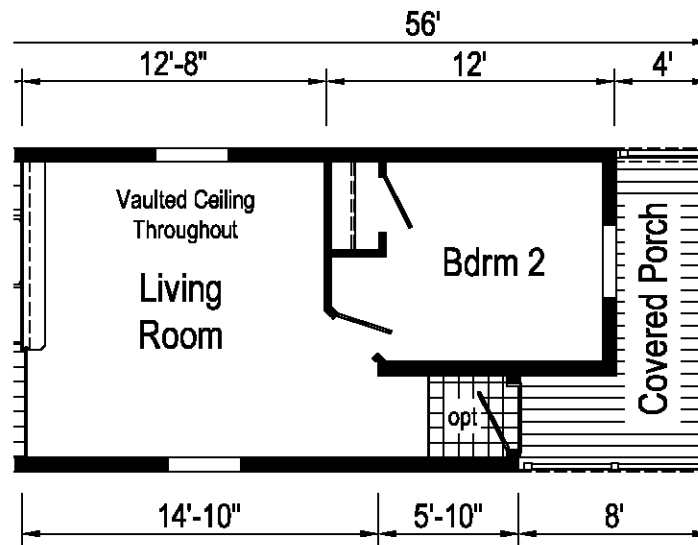

TS113-A 1448 Approx. 640 Sq. Ft. S = Std. 4" staggered overhead cabinets

Alternate
Covered Porch
Model TS114-A
677 Sq. Ft.

Builder: Commodore Homes of Pennsylvania	Callout: 1448	Revisions		11-17-15	Scale: 1/8" = 1'-0"	Date: 03/23/2015	Cust: -	Model/Eng. No.: TS113-A
		Date	Number					
Title: Literature		7/16/2014			Drawn By: RLR	Reference: NONE	Dir: .	Pg: LIT
		1-22-15						