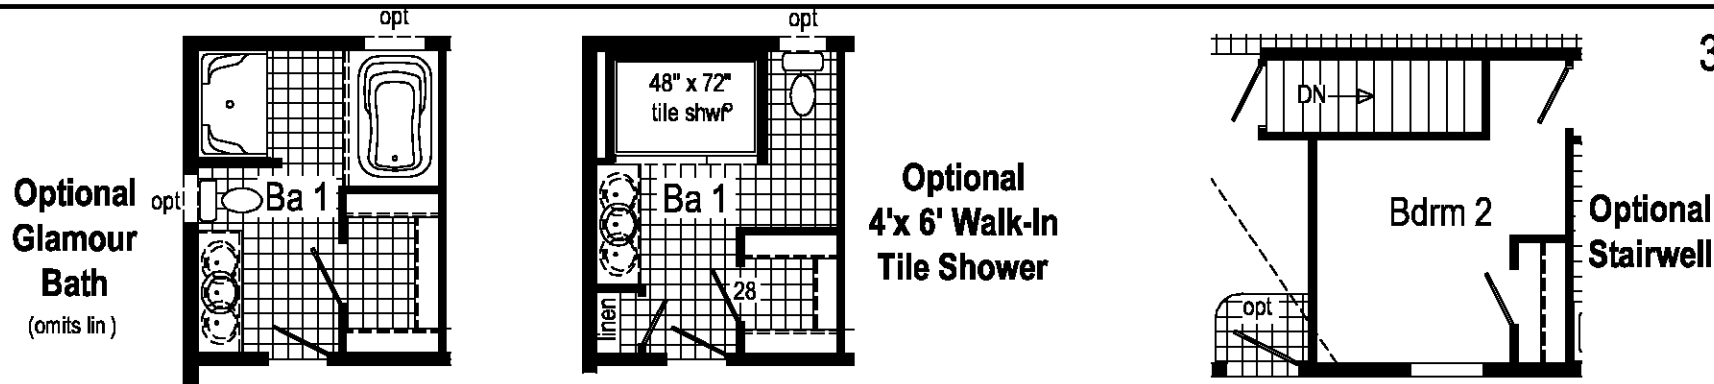

3A235-A

3A235-A 2860 Approx. 1600 Sq. Ft.

Curb Side Exterior Options

Opt. transom window(s) available with opt. flat ceiling only.

* = Std 4" staggered overhead cabinet with opt flat ceiling

Builder: Commodore Homes of Pennsylvania	Callout: 2860	Revisions		6-24-16	Scale: 1/8" = 1'-0"	Date: 07/29/2014	Cust: -	Model/Eng. No.: 3A235-A	
		Date	Number			Drawn By: JH	Dir: -		Pg.: LIT
		04/02/15	306			Reference: NONE	S/N: .		
Title: Literature									