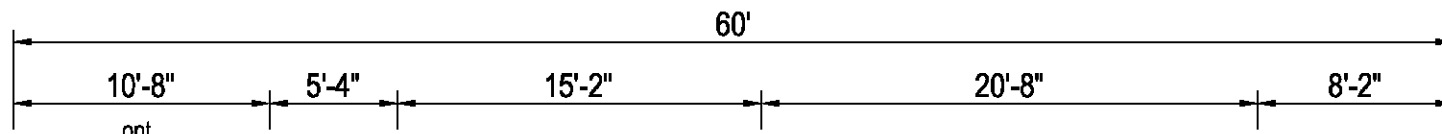

3A235-A

3A235-A 2860 Approx. 1600 Sq. Ft.

Curb Side Exterior Options

Opt. transom window(s) available with opt. flat ceiling only.

* = Std 4" staggered overhead cabinet with opt flat ceiling

Builder: Commodore Homes of Pennsylvania	Callout: 2860	Revisions		6-24-16	Scale: 1/8" = 1'-0"	Date: 07/29/2014	Cust: -	Model/Eng. No.: 3A235-A	
		Date	Number			Drawn By: JH	Dir: -		Pg.: LIT
		04/02/15	306			Reference: NONE	S/N: .		
Title: Literature									