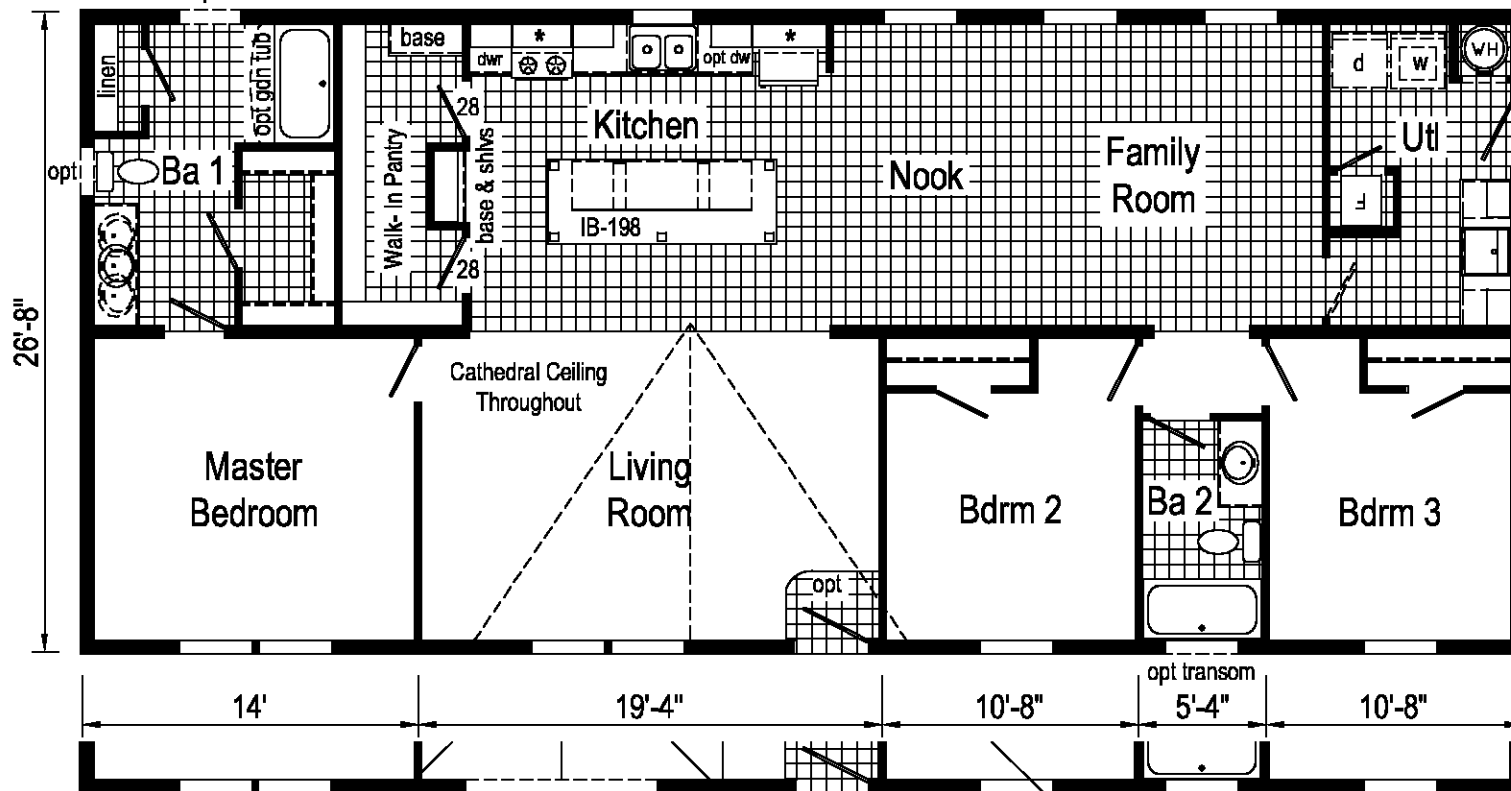

3A235-A

3A235-A 2860 Approx. 1600 Sq. Ft.

Curb Side Exterior Options

Opt. transom window(s) available with opt. flat ceiling only.

* = Std 4" staggered overhead cabinet with opt flat ceiling

Builder: Commodore Homes of Pennsylvania	Callout: 2860	Revisions		6-24-16	Scale: 1/8" = 1'-0"	Date: 07/29/2014	Cust: -	Model/Eng. No.: 3A235-A	
		Date	Number			Drawn By: JH	Dir: -		Pg.: LIT
		04/02/15	306			Reference: NONE	S/N: .		
Title: Literature									