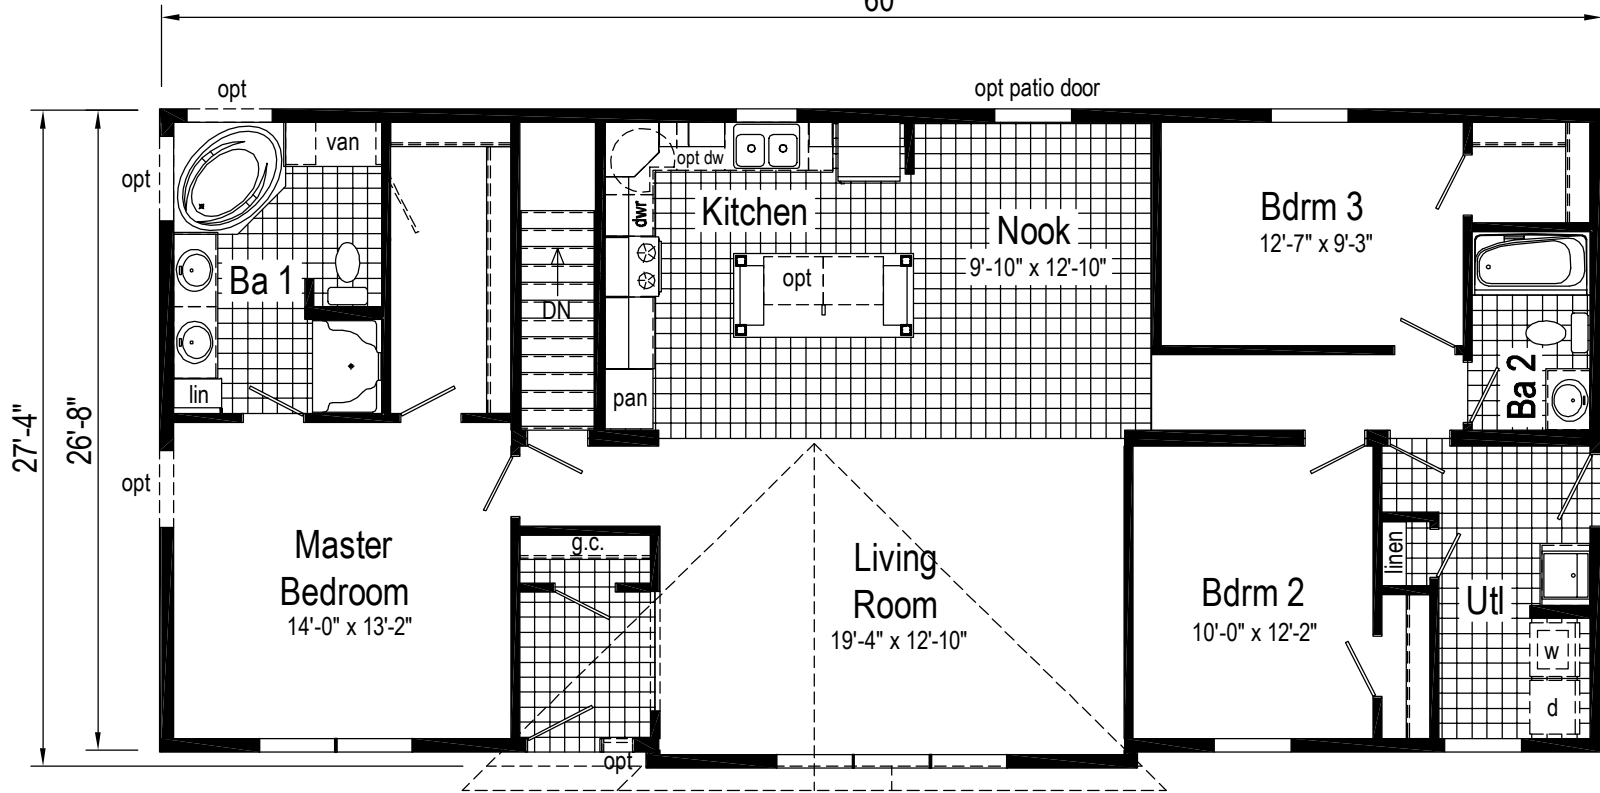

Opt. Open Attic Stairs

Only available with 9/12 or 12/12 roof

Opt Attic Stairs
(omits pan)

60'

27'-4"
26'-8"

NH374-A 2860 Approx. 1614 Sq. Ft.

Village

Builder: Manorwood Homes	Callout: 2860	Revisions			Scale: 1/8" = 1'-0"	Date: 6/18/2014	Cust: .	Model/Eng. No.: NH374-A
		Date	Number	.				
Title: LIT Literature		6-7-14	.	.	Drawn By: BF	Reference: NHS144	Dir: .	Pg.: LIT
							S/N: .	