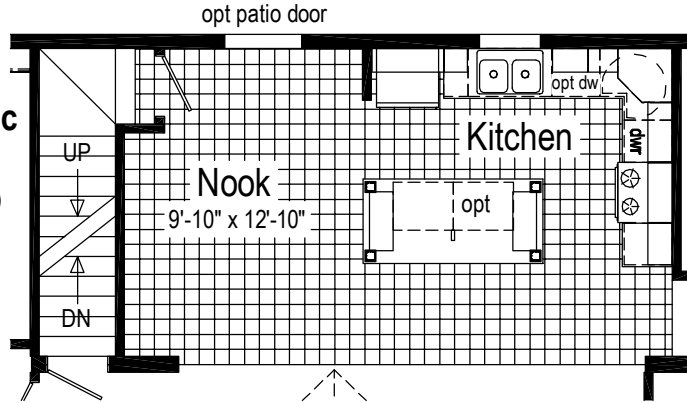

Opt. Open Attic Stairs

Only available with 9/12 or 12/12 roof

Opt Attic Stairs
(omits pan)

60'

27'-4"
26'-8"

NH374-A 2860 Approx. 1614 Sq. Ft.

Village

Builder: Manorwood Homes	Callout: 2860	Revisions			Scale: 1/8" = 1'-0"	Date: 6/18/2014	Cust: .	Model/Eng. No.: NH374-A
		Date	Number	.				
Title: LIT Literature		6-7-14	.	.	Drawn By: BF	Reference: NHS144	Dir: .	Pg.: LIT
							S/N: .	