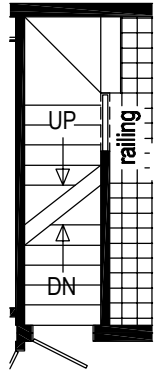

Opt. Open Attic Stairs

Only available with 9/12 or 12/12 roof

Opt Attic Stairs
(omits pan)

60'

27'-4"
26'-8"

NH374-A 2860 Approx. 1614 Sq. Ft.

Village

Builder: Manorwood Homes	Callout: 2860	Revisions			Scale: 1/8" = 1'-0"	Date: 6/18/2014	Cust: .	Model/Eng. No.: NH374-A
		Date	Number	.				
Title: LIT Literature		6-7-14	.	.	Drawn By: BF	Reference: NHS144	Dir: .	Pg.: LIT
							S/N: .	