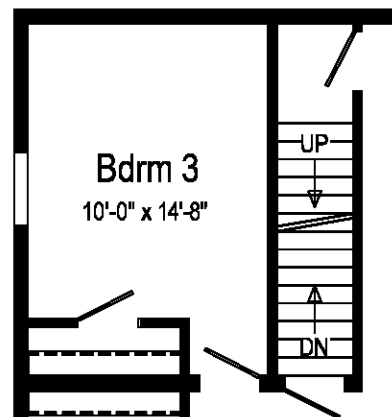

NG605-A 3254 Approx. 1674 Sq. Ft.

Binkley

**Optional
4'x6' Walk-In
Tile Shower**

**Optional
Attic Stairs**

**Opt. Open
Stairwell**

Only available with 9/12
or 12/12 roof

Builder: Manorwood Homes	Callout: 3254	Revisions		Scale: 1/8" = 1'-0"	Date: 3/25/16	Cust. -	Model/Eng. No.: NG605-A
		Date	Number				
		7/11/16					
Title: Literature				Drawn By: OY	Reference: NONE	Dir. -	Pg.: LIT