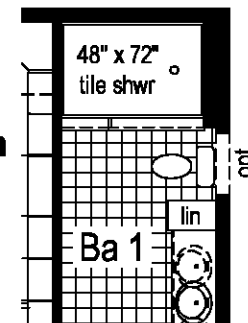

NG605-A 3254 Approx. 1674 Sq. Ft.

Binkley

**Optional
4'x6' Walk-In
Tile Shower**

**Optional
Attic Stairs**

**Opt. Open
Stairwell**

Only available with 9/12
or 12/12 roof

Builder: Manorwood Homes	Callout: 3254	Revisions		Scale: 1/8" = 1'-0"	Date: 3/25/16	Cust. -	Model/Eng. No.: NG605-A
		Date	Number				
		7/11/16					
Title: Literature				Drawn By: OY	Reference: NONE	Dir. -	Pg.: LIT