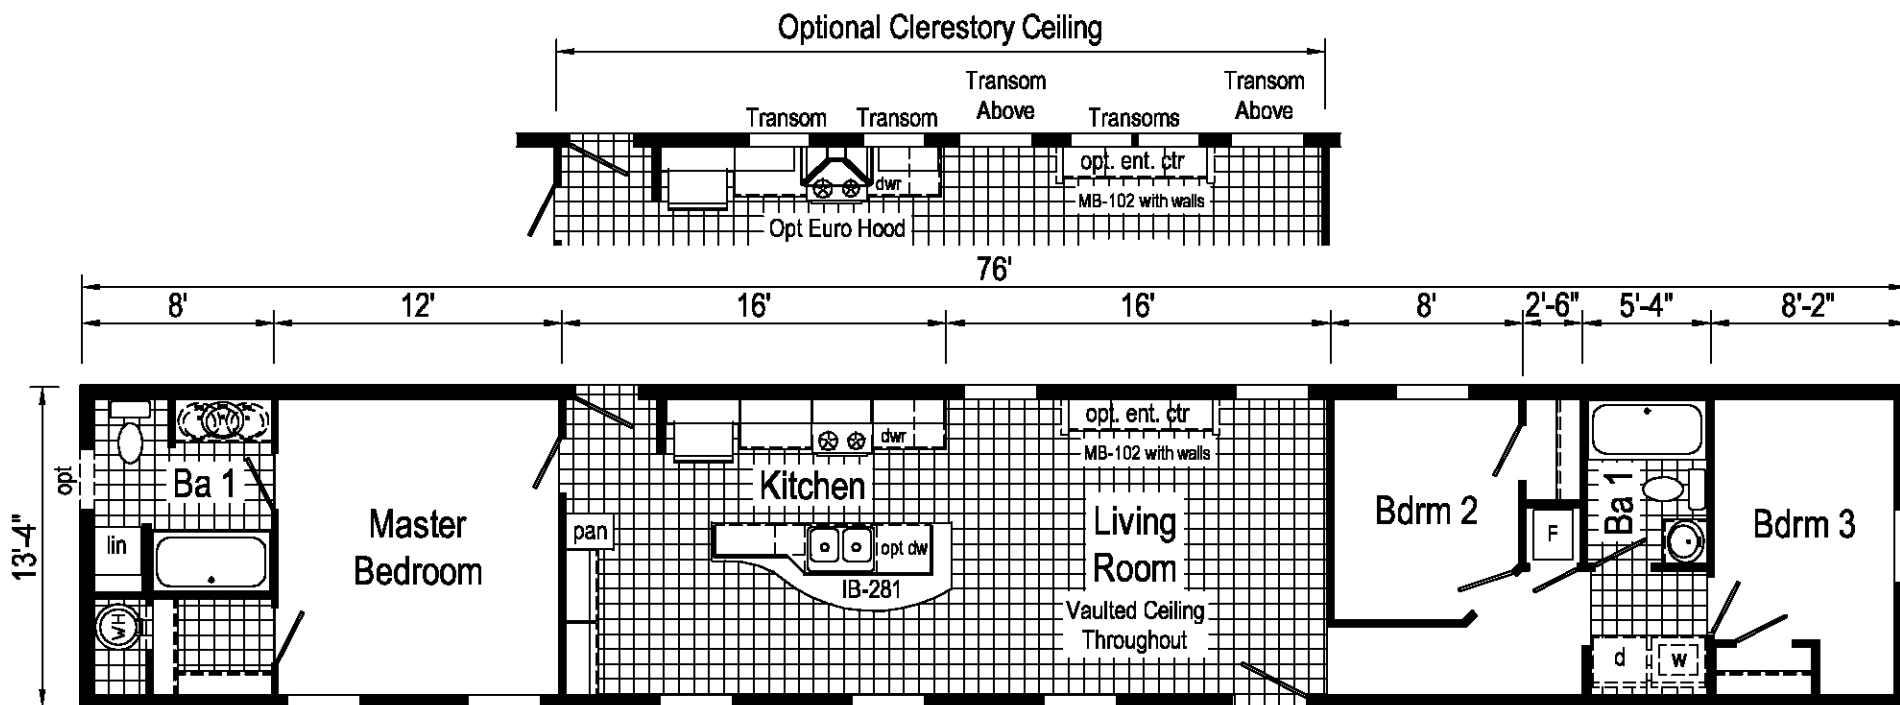

1A137-A 1676 Approx. 1140 Sq. Ft.

Alternate Nook
(omits cabinets)

Builder: Commodore Homes of Pennsylvania	Callout: 1676	Revisions		Scale: 1/8" = 1'-0"	Date: 06/23/2017	Cust: -	Model/Eng. No.: 1A137-A
		Date	Number				
Title: Literature		8/3/17		Drawn By: OY	Reference: NONE	Dir: 9000	Pg.: LIT

4A161-A 1476 Approx. 1013 Sq. Ft.

Builder: Commodore Homes of Pennsylvania	Callout: 1476	Revisions		Scale: 1/8" = 1'-0"	Date: 8/3/17	Cust: -	Model/Eng. No.: 4A161-A
		Date	Number				
Title: Literature				Drawn By: OY	Reference: 1A137-A	Dir: 9000	Pg.: LIT