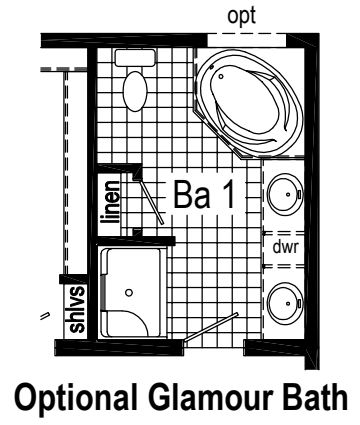

MW435-A

MW435-A 2654 Approx. 1404 Sq. Ft.

Village Homes

| | | | | | | | | |
|---------------------------------|---------------|-----------|--------|--|---------------------|-------------------|---------|-------------------------|
| Builder: Manorwood Homes | Callout: 2654 | Revisions | | | Scale: 1/8" = 1'-0" | Date: 12/19/2016 | Cust: - | Model/Eng. No.: MW435-A |
| Title: Literature | | Date | Number | | Drawn By: OY | Reference: MWS097 | Dir: - | Pg.: LIT |
| | | 1/5/17 | | | | | S/N: - | |
| | | 1/12/17 | | | | | | |