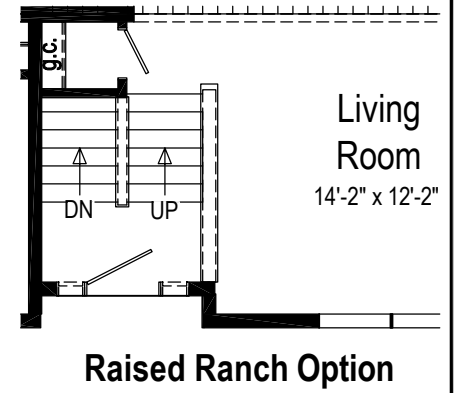

MW435-A

MW435-A 2654 Approx. 1404 Sq. Ft.

Village Homes

| | | | | | | | | |
|---------------------------------|---------------|-----------|--------|--|---------------------|-------------------|---------|-------------------------|
| Builder: Manorwood Homes | Callout: 2654 | Revisions | | | Scale: 1/8" = 1'-0" | Date: 12/19/2016 | Cust: - | Model/Eng. No.: MW435-A |
| Title: Literature | | Date | Number | | Drawn By: OY | Reference: MWS097 | Dir: - | Pg.: LIT |
| | | 1/5/17 | | | | | S/N: - | |
| | | 1/12/17 | | | | | | |