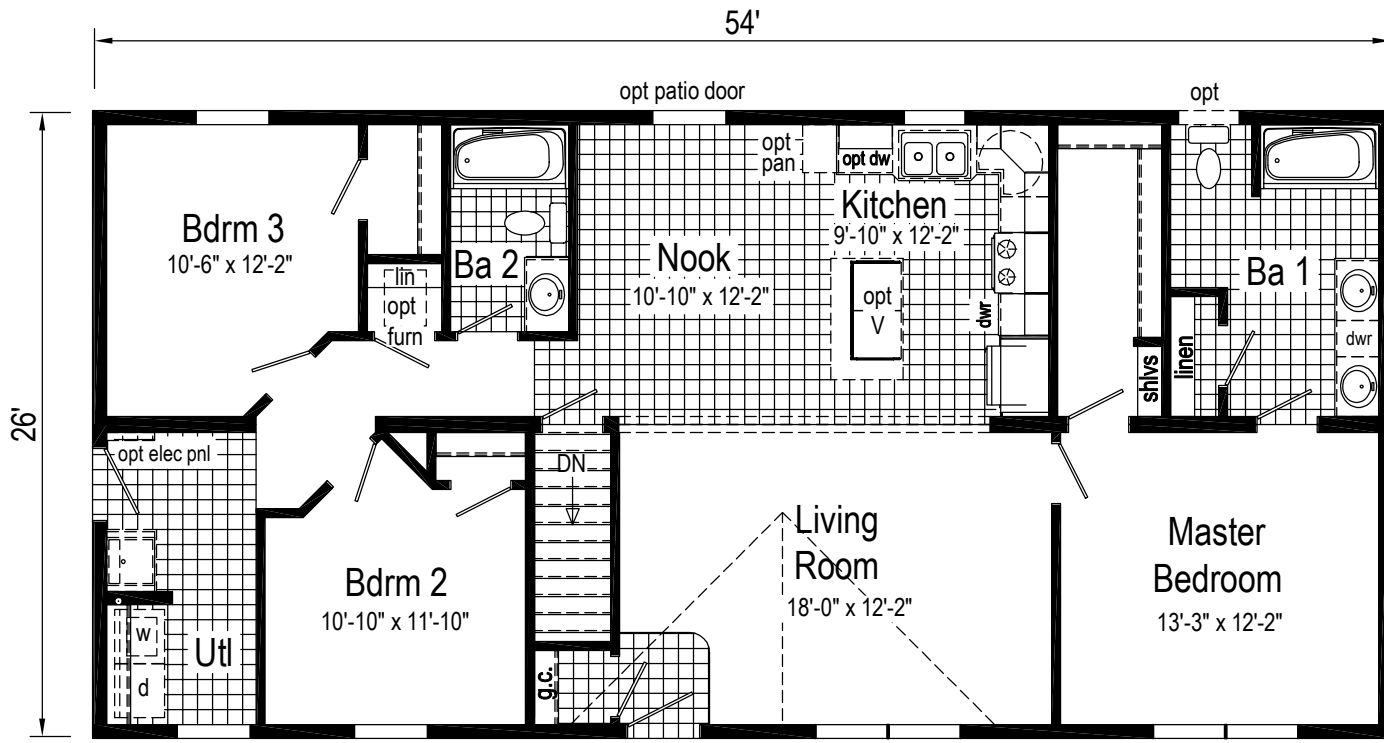

MW435-A

MW435-A 2654 Approx. 1404 Sq. Ft.

Village Homes

| | | | | | | | | |
|---------------------------------|---------------|-----------|--------|--|---------------------|-------------------|---------|-------------------------|
| Builder: Manorwood Homes | Callout: 2654 | Revisions | | | Scale: 1/8" = 1'-0" | Date: 12/19/2016 | Cust: - | Model/Eng. No.: MW435-A |
| Title: Literature | | Date | Number | | Drawn By: OY | Reference: MWS097 | Dir: - | Pg.: LIT |
| | | 1/5/17 | | | | | S/N: - | |
| | | 1/12/17 | | | | | | |