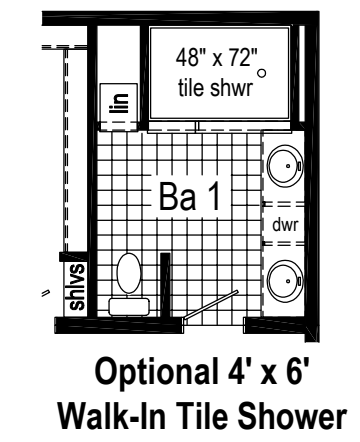

MW435-A

MW435-A 2654 Approx. 1404 Sq. Ft.

Village Homes

| | | | | | | | | |
|---------------------------------|---------------|-----------|--------|--|---------------------|-------------------|---------|-------------------------|
| Builder: Manorwood Homes | Callout: 2654 | Revisions | | | Scale: 1/8" = 1'-0" | Date: 12/19/2016 | Cust: - | Model/Eng. No.: MW435-A |
| Title: Literature | | Date | Number | | Drawn By: OY | Reference: MWS097 | Dir: - | Pg.: LIT |
| | | 1/5/17 | | | | | S/N: - | |
| | | 1/12/17 | | | | | | |