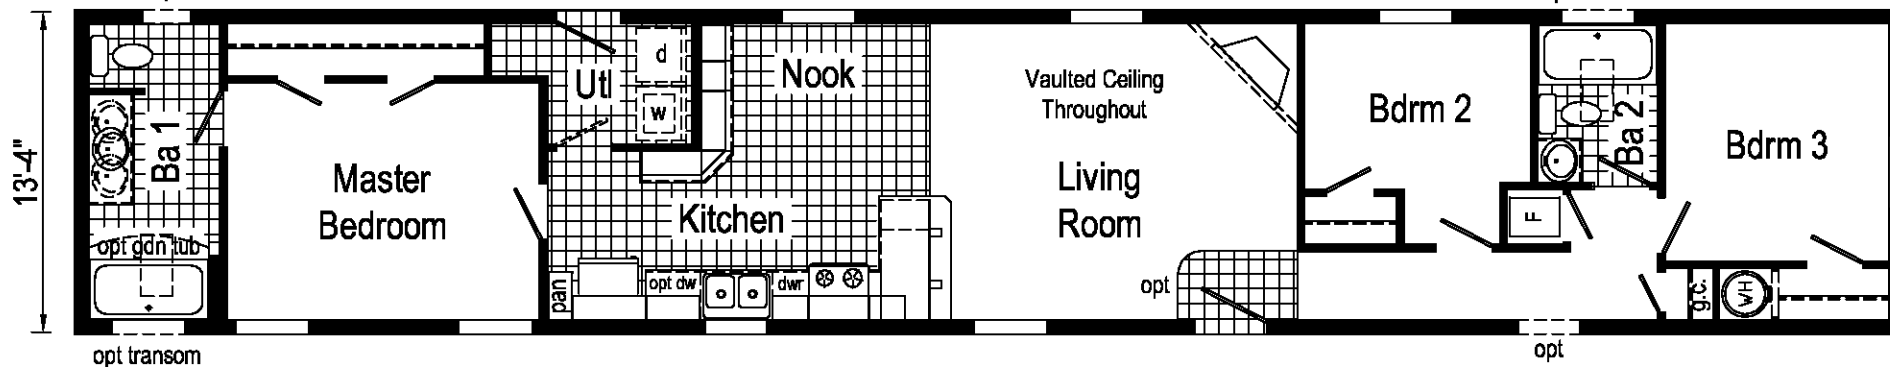

Optional  
Linen  
Closet

76'

4A154-A 1476 Approx. 1013 Sq. Ft.

Ran-Mar

Builder: Commodore Homes of Pennsylvania	Callout: 1476	Revisions		9/26/16	Scale: 1/8" = 1'-0"	Date: 05/05/16	Cust: -	Model/Eng. No.: 4A154-A
		Date	Number	10/5/16		Dir: -		
		8-4-16				S/N: .		
Title: Literature		3/23/2016			Drawn By: HG	Reference: 4A152-A		Pg.: LIT