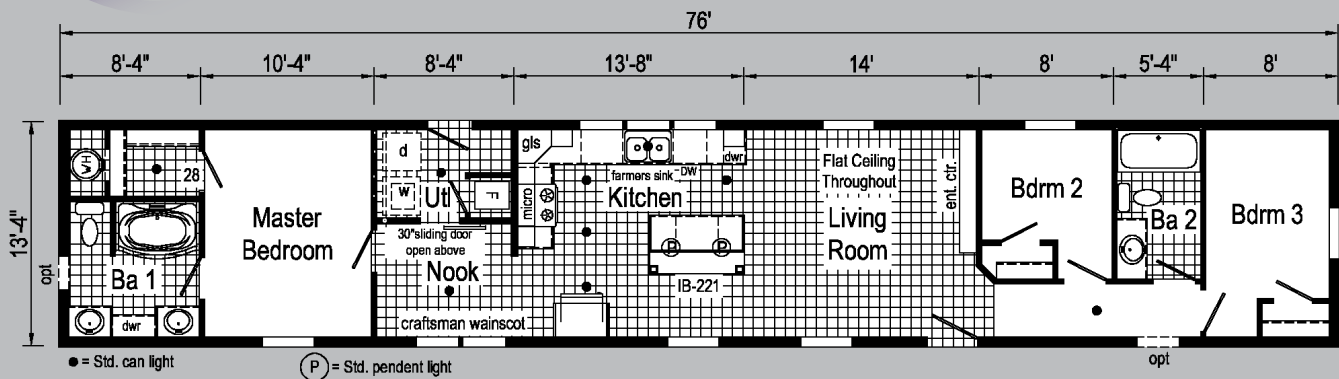

*28 Wide Floorplans shown also available as 32 Wide Floorplans.

*Due to continued product improvements, changes in supplies or design; PICTURES may not accurately depict our current product offering.

Cabinet Doors

White
Available in:
6-Panel
5-Panel

1A2801P

1468 907 sq. ft.

1A2802P

1476 1013 sq. ft.

- *14 Wide Floorplans shown also available as 16 Wide Floorplans.
- *28 Wide Floorplans shown also available as 32 Wide Floorplans.
- *Due to continued product improvements, changes in supplies or design; PICTURES may not accurately depict our current product offering.