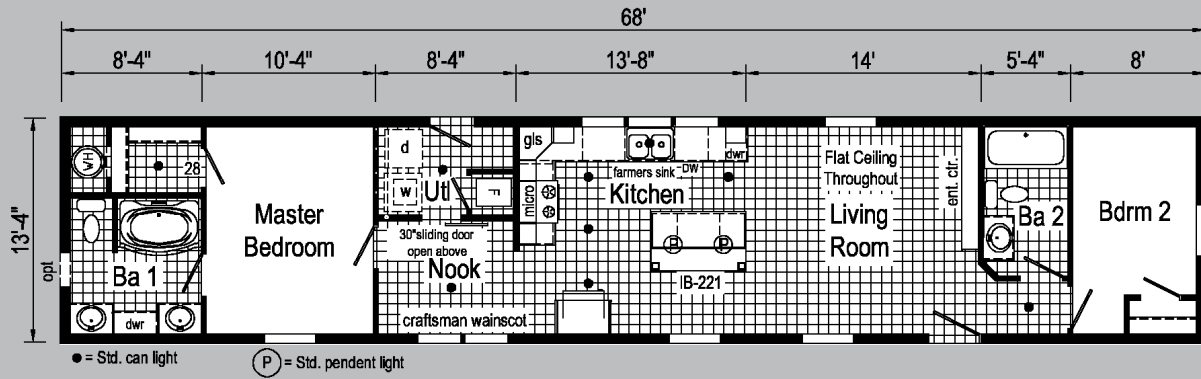

*28 Wide Floorplans shown also available as 32 Wide Floorplans.

*Due to continued product improvements, changes in supplies or design; PICTURES may not accurately depict our current product offering.

Cabinet Doors

White
Available in:
6-Panel
5-Panel

1A2801P

1468 907 sq. ft.

1A2802P

1476 1013 sq. ft.

- *14 Wide Floorplans shown also available as 16 Wide Floorplans.
- *28 Wide Floorplans shown also available as 32 Wide Floorplans.
- *Due to continued product improvements, changes in supplies or design; PICTURES may not accurately depict our current product offering.