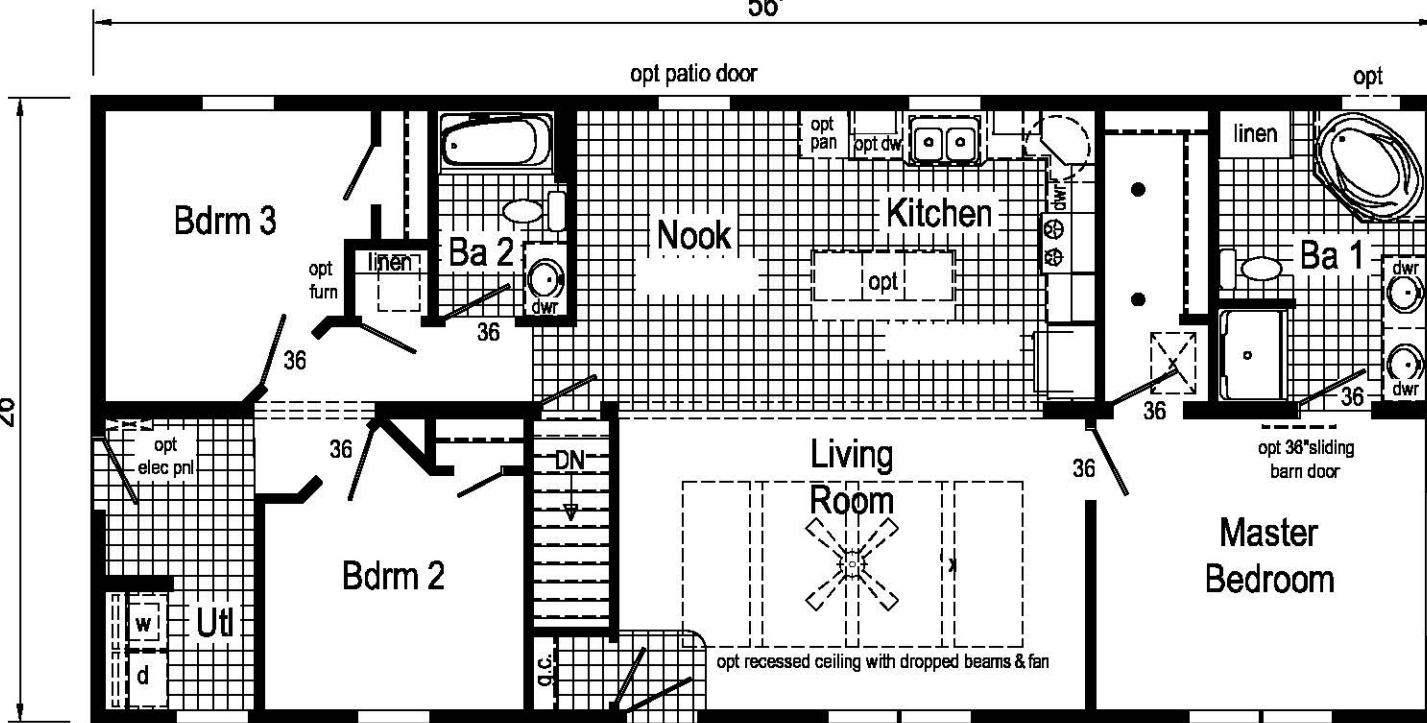

**Optional
Glass Designer
Range Hood**

56'

26'

**Optional
4'x6' Walk-In
Tile Shower**

**Optional
Freestanding Tub**
Replaces Corner Soaker Tub

MW438-A 2656 Approx. 1456 Sq. Ft.

● = Std. can light

Village Homes

Builder: Manorwood Homes	Callout: 2656	Revisions Date Number	Scale: 1/8" = 1'-0"	Date: 8/15/2018	Cust.:	Model/Eng. No.:
Title: Literature			Drawn By: OY	Reference: MW435-A3	Dr.:	MW438-A
					S/N.:	LIT