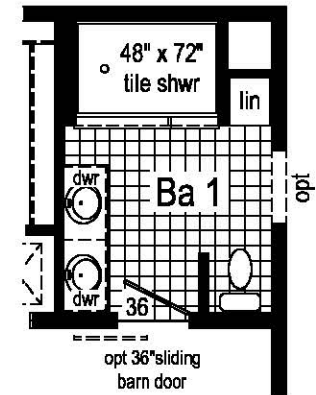

**Optional
Glass Designer
Range Hood**

56'

26'

**Optional
4'x6' Walk-In
Tile Shower**

**Optional
Freestanding Tub**
Replaces Corner Soaker Tub

MW438-A 2656 Approx. 1456 Sq. Ft.

● = Std. can light

Village Homes

Builder: Manorwood Homes	Callout: 2656	Revisions Date Number	Scale: 1/8" = 1'-0"	Date: 8/15/2018	Cust.:	Model/Eng. No.:
Title: Literature			Drawn By: OY	Reference: MW435-A3	Dr.:	MW438-A
					S/N.:	LIT