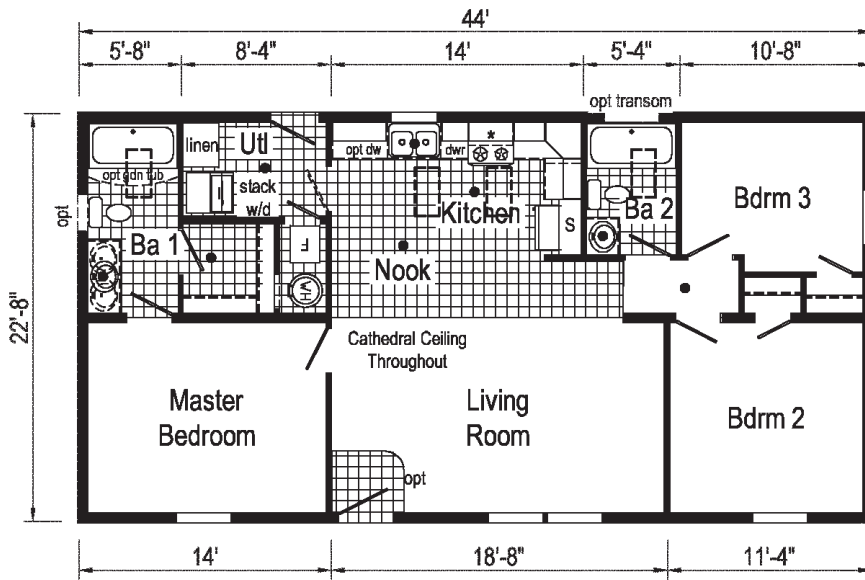

# Bungalow

*Astro*

  
Commodore  
Homes  
of Pennsylvania

Scan to Watch Video!

**3A2601E**  
852 Sq. Ft.  
2436

Alternate End Entry

\*\*This cabinet color has been discontinued

**3A2602E**

852 Sq. Ft.  
2436

Optional Table Top  
Island IB-308

**3A2604E**

907 Sq. Ft.  
2440

\*Please use pictures for floorplan vision only. Decors and materials used are constantly changed and improved.

**3A2606E**

952 Sq. Ft.  
2442

Scan to  
Watch  
Video!

Alternate End Entry

\*\*This cabinet color has been discontinued

**3A2607E**

997 Sq. Ft.  
2444

**3A2608E**

997 Sq. Ft.  
2444