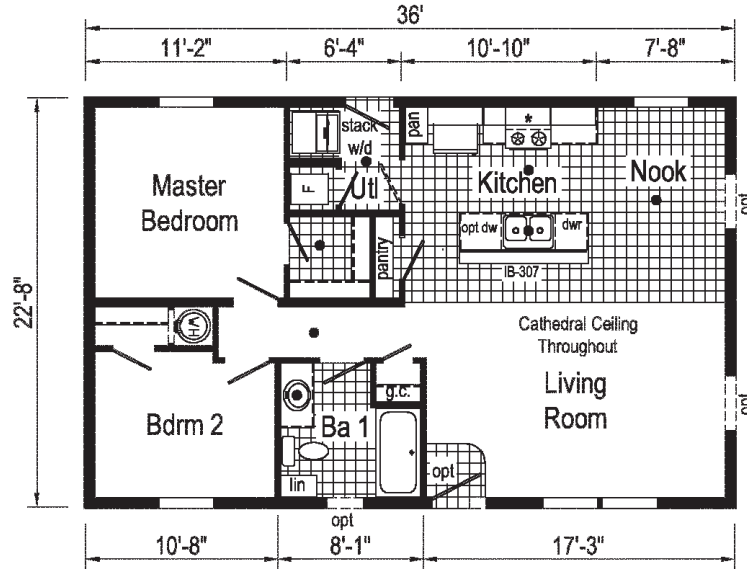

# Bungalow

*Astro*

  
Commodore  
Homes  
of Pennsylvania

Scan to Watch Video!

**3A2601E**  
852 Sq. Ft.  
2436

Alternate End Entry

\*\*This cabinet color has been discontinued

**3A2602E**

852 Sq. Ft.  
2436

Optional Table Top  
Island IB-308

**3A2604E**

907 Sq. Ft.  
2440

\*Please use pictures for floorplan vision only. Decors and materials used are constantly changed and improved.

**3A2606E**