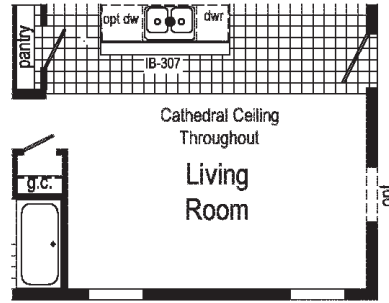

# Bungalow

*Astro*

  
Commodore  
Homes  
of Pennsylvania

Scan to Watch Video!

**3A2601E**  
852 Sq. Ft.  
2436

Alternate End Entry

\*\*This cabinet color has been discontinued

**3A2602E**

852 Sq. Ft.  
2436

Optional Table Top  
Island IB-308

**3A2604E**

907 Sq. Ft.  
2440

\*Please use pictures for floorplan vision only. Decors and materials used are constantly changed and improved.

**3A2606E**