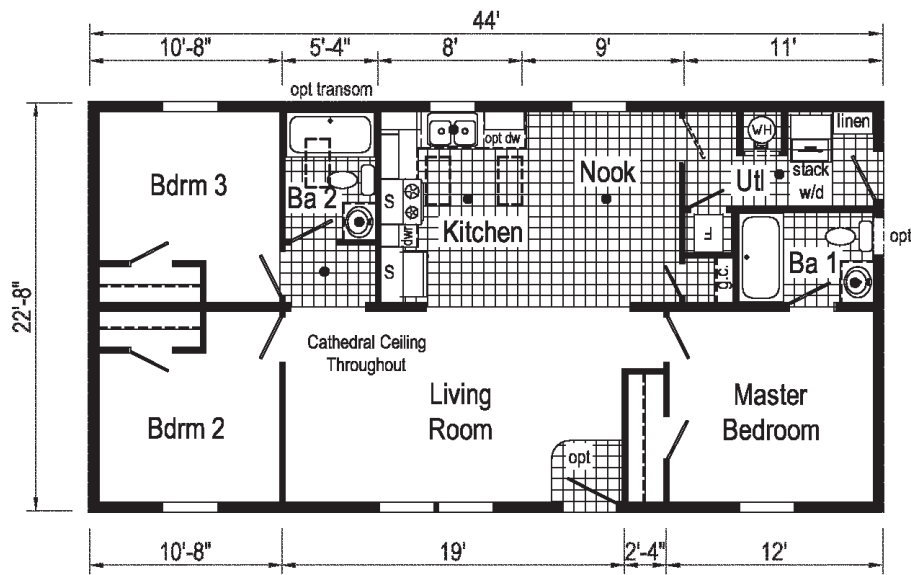

# Bungalow

*Astro*

  
Commodore  
Homes  
of Pennsylvania

Scan to Watch Video!

**3A2601E**  
852 Sq. Ft.  
2436

Alternate End Entry

\*\*This cabinet color has been discontinued

**3A2602E**

852 Sq. Ft.  
2436

Optional Table Top  
Island IB-308

**3A2604E**

907 Sq. Ft.  
2440

\*Please use pictures for floorplan vision only. Decors and materials used are constantly changed and improved.

**3A2606E**

952 Sq. Ft.  
2442

Scan to  
Watch  
Video!

Alternate End Entry

\*\*This cabinet color has been discontinued

**3A2607E**

997 Sq. Ft.  
2444

**3A2608E**

997 Sq. Ft.  
2444