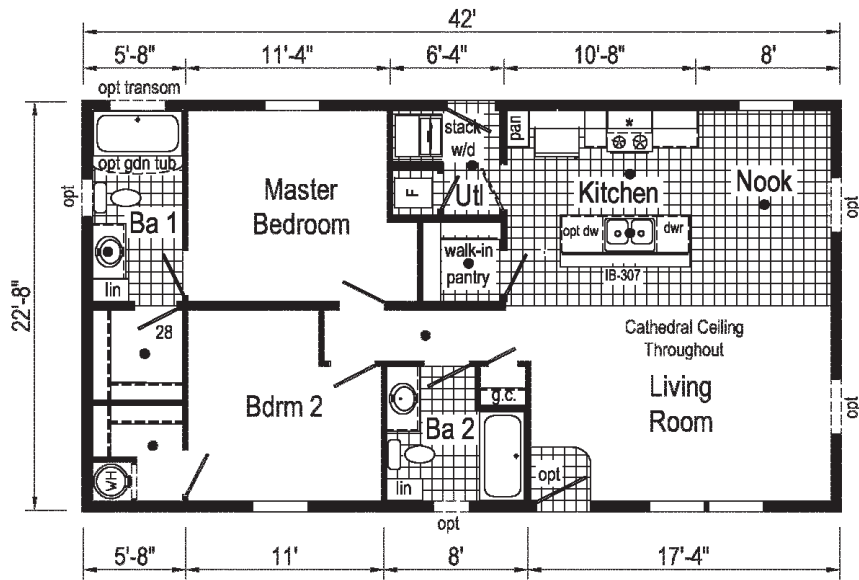

# Bungalow

*Astro*

  
Commodore  
Homes  
of Pennsylvania

Scan to Watch Video!

**3A2601E**  
852 Sq. Ft.  
2436

Alternate End Entry

\*\*This cabinet color has been discontinued

**3A2602E**

852 Sq. Ft.  
2436

Optional Table Top  
Island IB-308

**3A2604E**

907 Sq. Ft.  
2440

\*Please use pictures for floorplan vision only. Decors and materials used are constantly changed and improved.

**3A2606E**

952 Sq. Ft.  
2442

Scan to  
Watch  
Video!

Alternate End Entry

\*\*This cabinet color has been discontinued

**3A2607E**

997 Sq. Ft.  
2444

**3A2608E**

997 Sq. Ft.  
2444