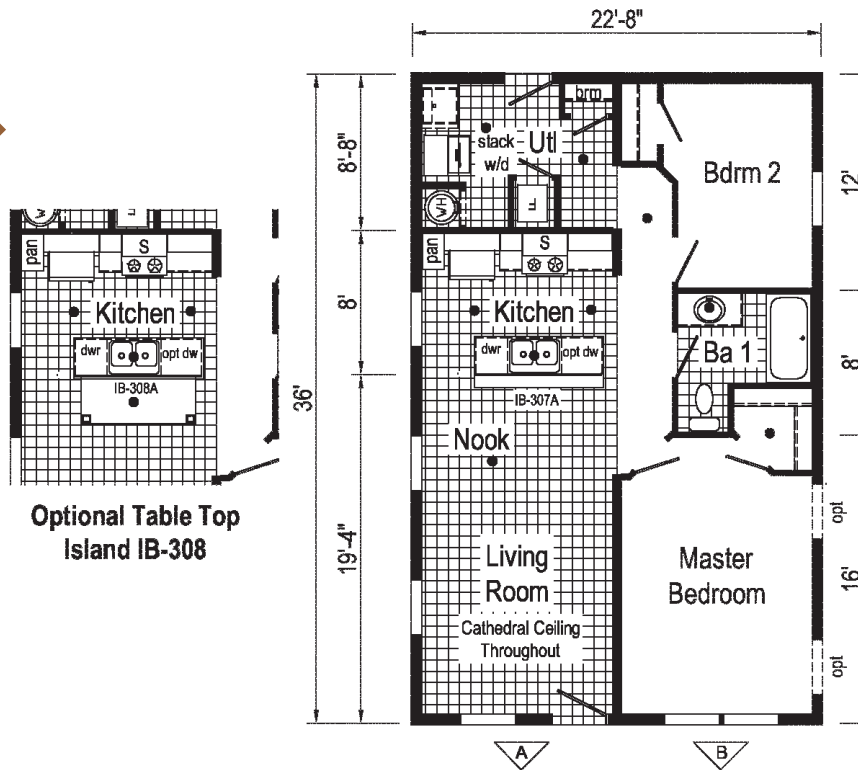

# Bungalow

*Astro*

  
Commodore  
Homes  
of Pennsylvania

Scan to Watch Video!

**3A2601E**  
852 Sq. Ft.  
2436

Alternate End Entry

\*\*This cabinet color has been discontinued

**3A2602E**

852 Sq. Ft.  
2436

Optional Table Top  
Island IB-308

**3A2604E**

907 Sq. Ft.  
2440

\*Please use pictures for floorplan vision only. Decors and materials used are constantly changed and improved.

**3A2606E**