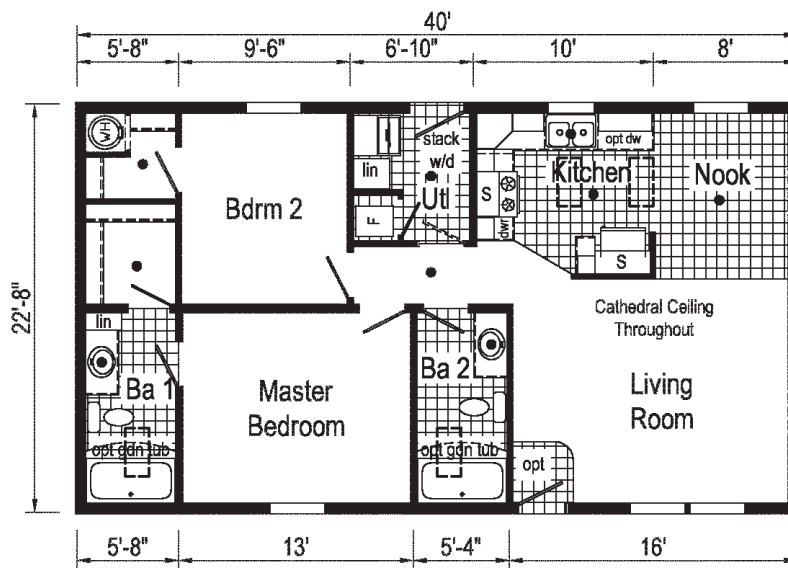

# Bungalow

*Astro*

  
Commodore  
Homes  
of Pennsylvania

Scan to Watch Video!

**3A2601E**  
852 Sq. Ft.  
2436

Alternate End Entry

\*\*This cabinet color has been discontinued

**3A2602E**

852 Sq. Ft.  
2436

Optional Table Top  
Island IB-308

**3A2604E**

907 Sq. Ft.  
2440

\*Please use pictures for floorplan vision only. Decors and materials used are constantly changed and improved.

**3A2606E**