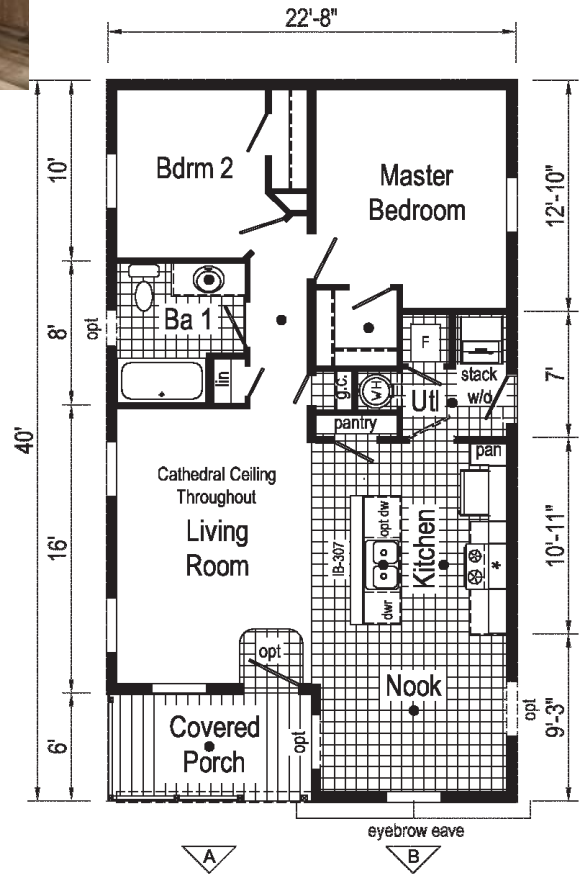

Scan to Watch Video!