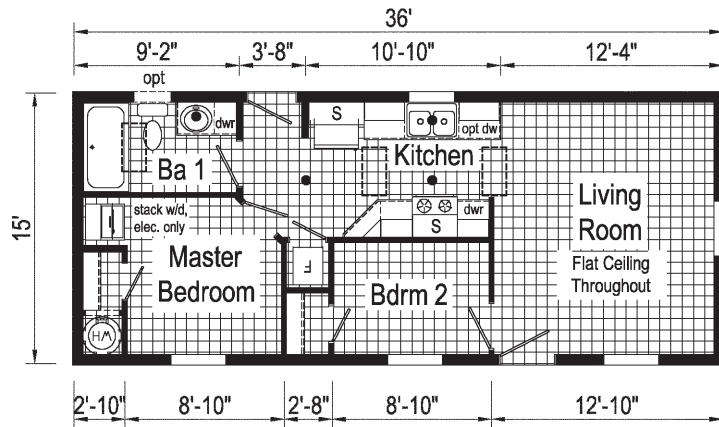

Bungalow

Astro

Commodore
Homes
of Pennsylvania

1A2601P

533 Sq. Ft.
1444

1A2602V

540 Sq. Ft.
1636

1A2604V

607 Sq. Ft.
1646

Scan to
Watch
Video!

**Commodore
Homes**
of Pennsylvania

20898 Paint Blvd
Shippenville, PA 16254
(814) 226-9210

www.commodore-pa.com

www.commodore-pa.com/inhouse-experience

Bungalow
Astro

Your Independent Retailer is: