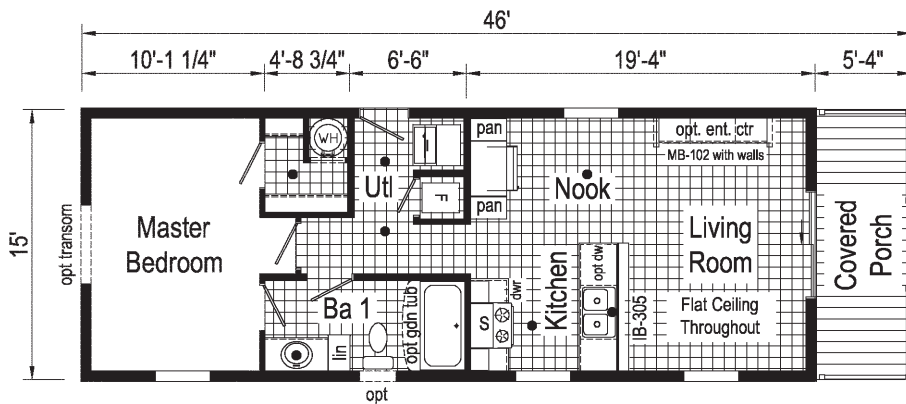

Bungalow

Astro

Commodore
Homes
of Pennsylvania

1A2601P

533 Sq. Ft.
1444

1A2602V

540 Sq. Ft.
1636

1A2604V

607 Sq. Ft.
1646

Scan to
Watch
Video!

**Commodore
Homes**
of Pennsylvania

20898 Paint Blvd
Shippenville, PA 16254
(814) 226-9210

www.commodore-pa.com

www.commodore-pa.com/inhouse-experience

Bungalow
Astro

Your Independent Retailer is: