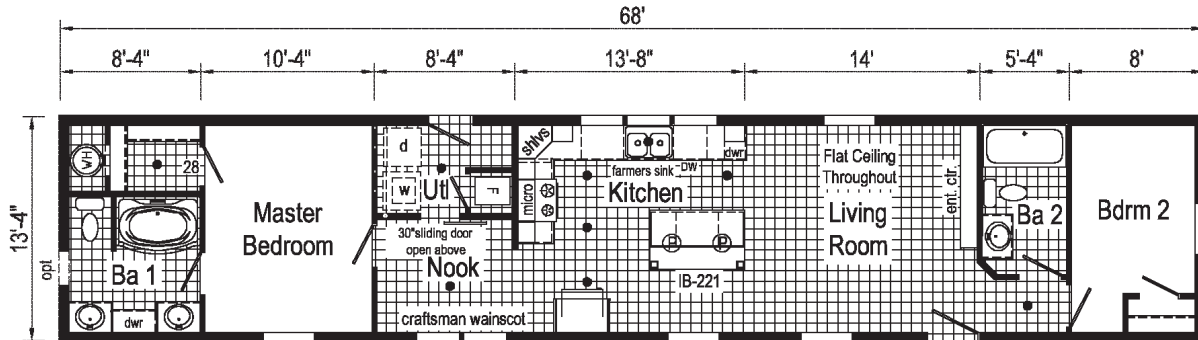

Storm Grey Mission Flat Panel
Available in Painted Hardwood

White Oak Mission Flat Panel
Available in Painted Hardwood

1A2801P

907 Sq. Ft.
1468

1A2802P

1016 Sq. Ft.
1476

*14 Wide Floorplans shown also available as 16 Wide Floorplans.