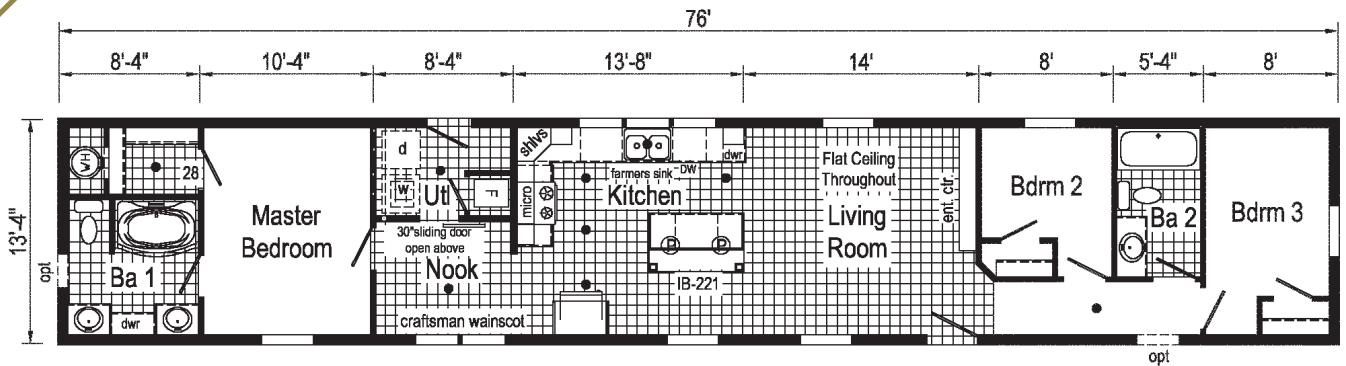

Storm Grey Mission Flat Panel
Available in Painted Hardwood

White Oak Mission Flat Panel
Available in Painted Hardwood

1A2801P

907 Sq. Ft.
1468

1A2802P

1016 Sq. Ft.
1476

*14 Wide Floorplans shown also available as 16 Wide Floorplans.