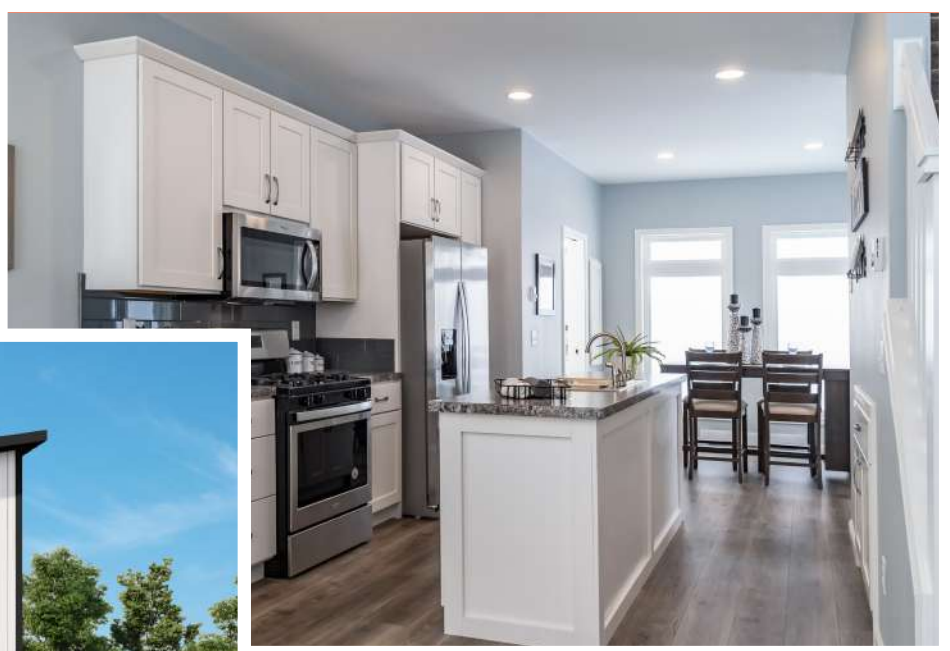

Scan to Watch Video!