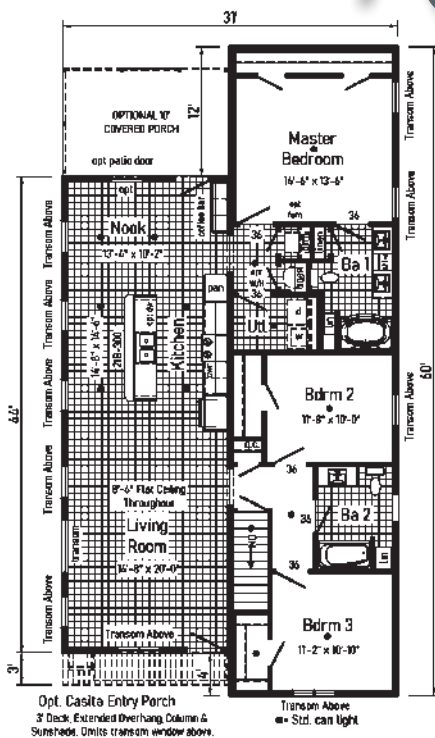

A **CAVCO** COMPANY

20
25

CASITA

CASITA 1

5M3801-X

Style: 2-Story
 Square Feet: 1070
 Size: 1636

Bedrooms: 1-2
 Bathrooms: 1.5

CASITA 2

CASITA

Rancho 1

2M3801-X

Style: Ranch
 Square Feet: 1550
 Size: 3256/44

Bedrooms: 3
 Bathrooms: 2

Optional
 4'x6' Walk-In
 Tile Shower

Optional Furnace &
 Water Heater
 Changes Laundry to
 Stack W/D Space

CASITA

Rancho 2

2M3802-X

Style: Ranch
 Square Feet: 1612
 Size: 3260/44

Bedrooms: 3
 Bathrooms: 2

Optional
 4'x6' Walk-In
 Tile Shower

CASITA

Rancho 3

2M3803-X

Style: Ranch
 Square Feet: 1736
 Size: 3264/48

Bedrooms: 3
 Bathrooms: 2

State Route 38
Emlenton, PA 16373
724-867-0189
www.manorwoodhomes.com

Connect with Us!

A **CAVCO** COMPANY

CASITA

Design your dream home!