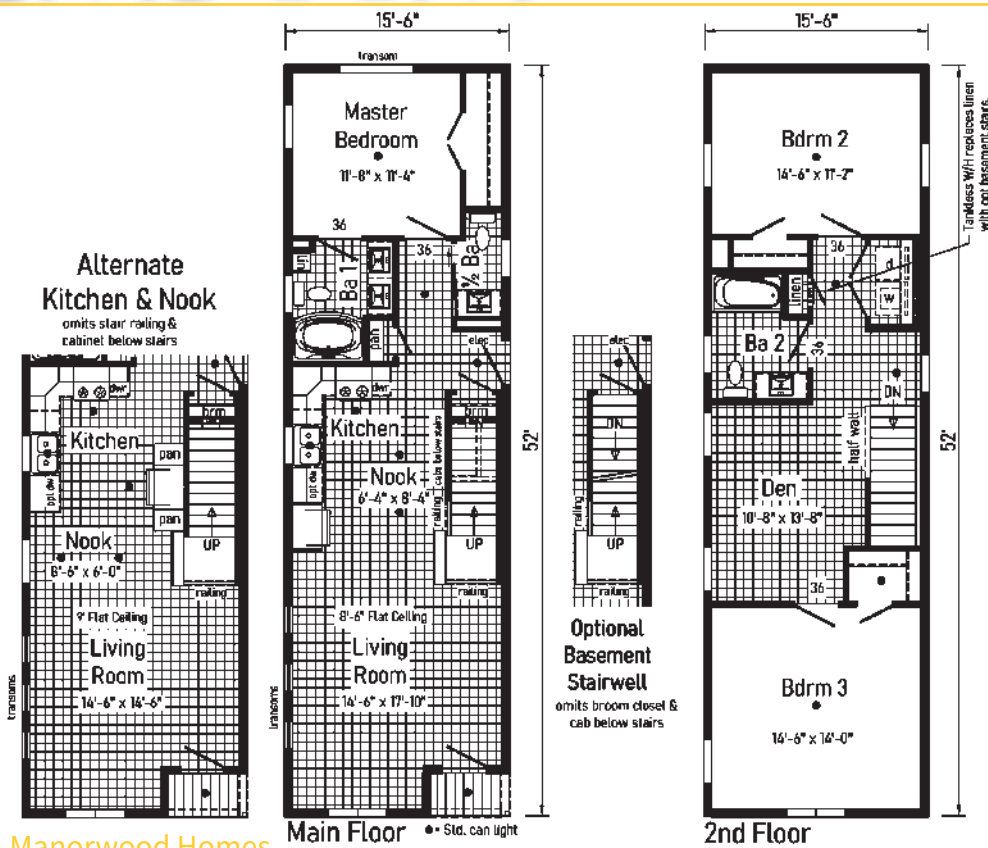

A **CAVCO** COMPANY

20
25

CASITA

CASITA 1

5M3801-X

Style: 2-Story
 Square Feet: 1070
 Size: 1636

Bedrooms: 1-2
 Bathrooms: 1.5

CASITA 2

5M3802-X

Style: 2-Story
 Square Feet: 1549
 Size: 1652

Bedrooms: 3
 Bathrooms: 2.5

Scan to Watch Video!

*Please use pictures for floorplan vision only. Decors and materials used are constantly changed and improved.

6M3801-X

Style: 2-Story
 Square Feet: 1658
 Size: 3231/38
 Bedrooms: 3
 Bathrooms: 2.5

Optional Features:

- Covered Porch
- Chamclad Accent Siding
- Window Lineals
- Clear Glass Full Lite Front Door
- Market Square Siding

CASITA

Rancho 1

2M3801-X

Style: Ranch
 Square Feet: 1550
 Size: 3256/44

Bedrooms: 3
 Bathrooms: 2

Optional
 4'x6' Walk-In
 Tile Shower

Optional Furnace &
 Water Heater
 Changes Laundry to
 Stack W/D Space

CASITA