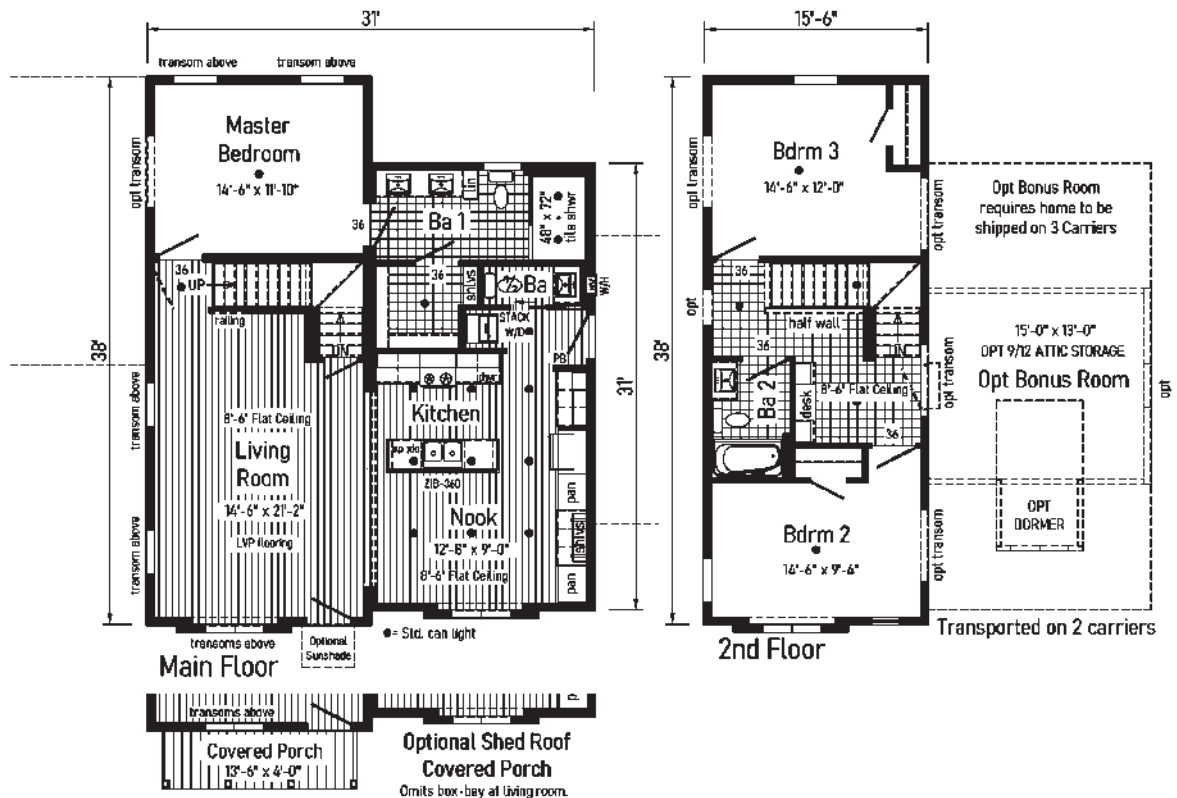

6M3801-X

Style: 2-Story
Square Feet: 1658
Size: 3231/38
Bedrooms: 3
Bathrooms: 2.5

Optional Features:

- Covered Porch
- Chamclad Accent Siding
- Window Lineals
- Clear Glass Full Lite Front Door
- Market Square Siding

CASITA 3

Some features shown on renderings may not be available or will have to be done on-site by others