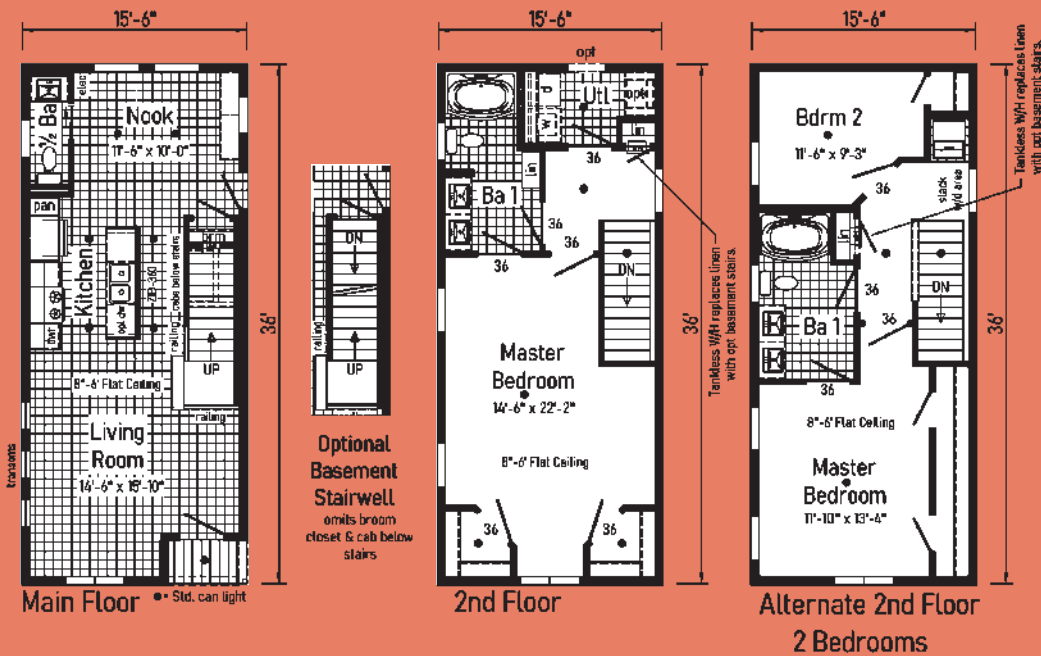

A **CAVCO** COMPANY

20
25

CASITA

CASITA 1

5M3801-X

Style: 2-Story
 Square Feet: 1070
 Size: 1636

Bedrooms: 1-2
 Bathrooms: 1.5

CASITA 2

5M3802-X

Style: 2-Story
 Square Feet: 1549
 Size: 1652

Bedrooms: 3
 Bathrooms: 2.5

Scan to Watch Video!

*Please use pictures for floorplan vision only. Decors and materials used are constantly changed and improved.

6M3801-X

Style: 2-Story
 Square Feet: 1658
 Size: 3231/38
 Bedrooms: 3
 Bathrooms: 2.5

Optional Features:

- Covered Porch
- Chamclad Accent Siding
- Window Lineals
- Clear Glass Full Lite Front Door
- Market Square Siding

CASITA

Rancho 1

2M3801-X

Style: Ranch
 Square Feet: 1550
 Size: 3256/44

Bedrooms: 3
 Bathrooms: 2

Optional
 4'x6' Walk-In
 Tile Shower

Optional Furnace &
 Water Heater
 Changes Laundry to
 Stack W/D Space

CASITA