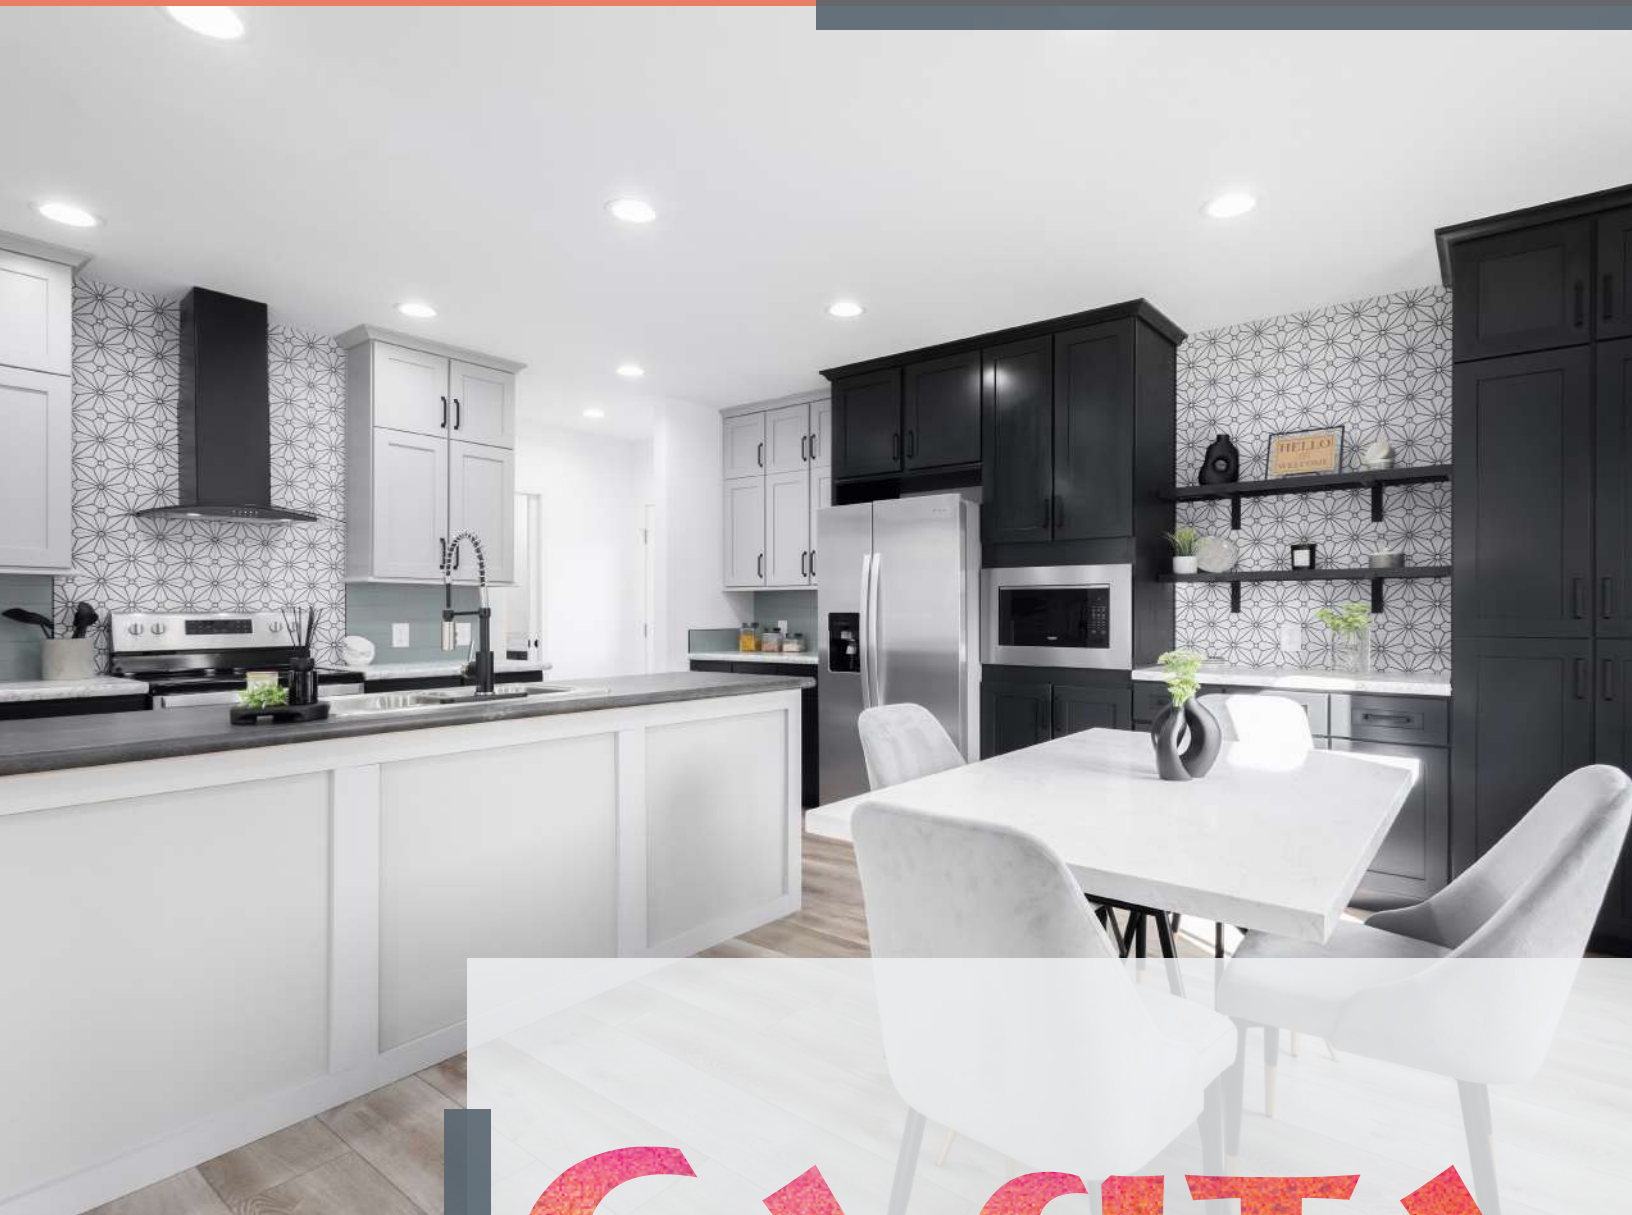

A **CAVCO** COMPANY

20
25