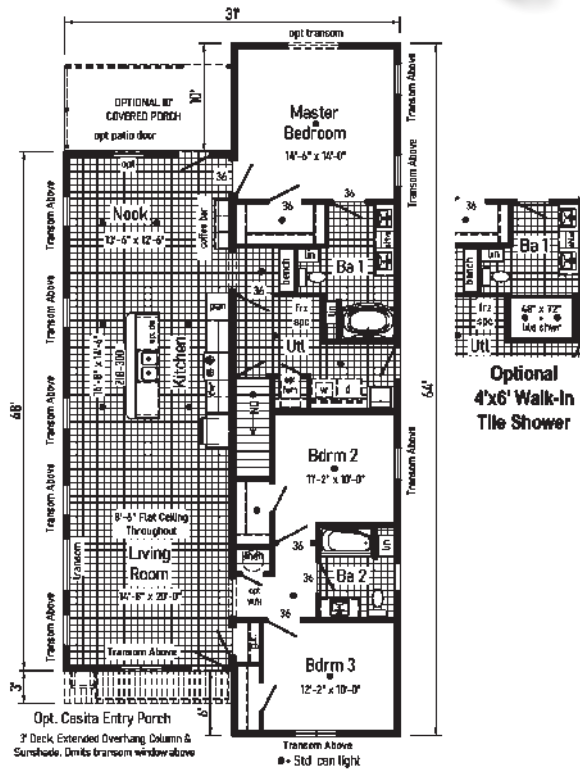

A **CAVCO** COMPANY

20
25

CASITA

CASITA 1

5M3801-X

Style: 2-Story
 Square Feet: 1070
 Size: 1636

Bedrooms: 1-2
 Bathrooms: 1.5

CASITA 2

CASITA

Rancho 1

2M3801-X

Style: Ranch
 Square Feet: 1550
 Size: 3256/44

Bedrooms: 3
 Bathrooms: 2

Optional
 4'x6' Walk-In
 Tile Shower

Optional Furnace &
 Water Heater
 Changes Laundry to
 Stack W/D Space

CASITA

Rancho 2

2M3802-X

Style: Ranch
 Square Feet: 1612
 Size: 3260/44

Bedrooms: 3
 Bathrooms: 2

Optional
 4'x6' Walk-In
 Tile Shower

CASITA

Rancho 3

2M3803-X

Style: Ranch
 Square Feet: 1736
 Size: 3264/48

Bedrooms: 3
 Bathrooms: 2

State Route 38
Emlenton, PA 16373
724-867-0189
www.manorwoodhomes.com

Connect with Us!

A **CAVCO** COMPANY

CASITA

Design your dream home!