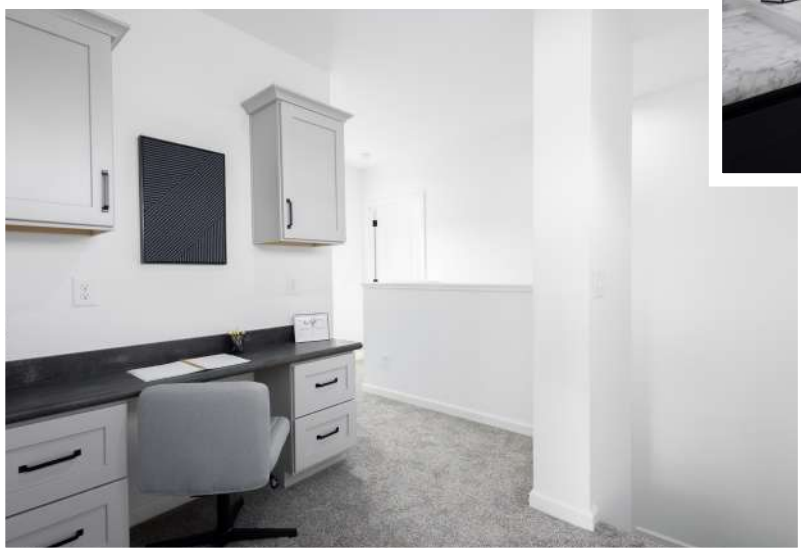

Scan to Watch Video!