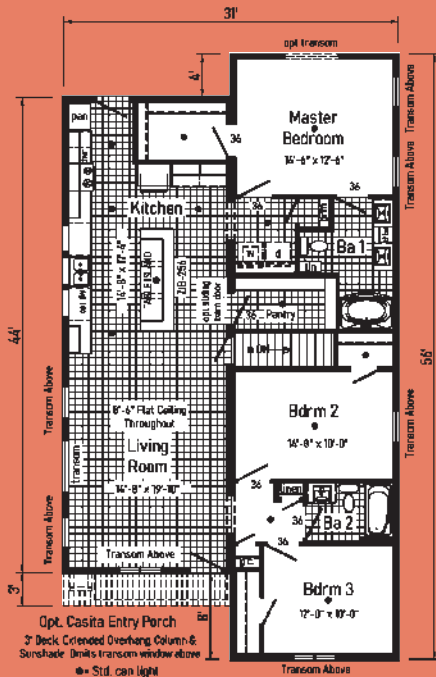

A **CAVCO** COMPANY

20
25

CASITA

CASITA 1

5M3801-X

Style: 2-Story
 Square Feet: 1070
 Size: 1636

Bedrooms: 1-2
 Bathrooms: 1.5

CASITA 2

6M3801-X

Style: 2-Story
 Square Feet: 1658
 Size: 3231/38
 Bedrooms: 3
 Bathrooms: 2.5

Optional Features:

- Covered Porch
- Chamclad Accent Siding
- Window Lineals
- Clear Glass Full Lite Front Door
- Market Square Siding

CASITA

Rancho 1

2M3801-X

Style: Ranch
 Square Feet: 1550
 Size: 3256/44

Bedrooms: 3
 Bathrooms: 2

Optional
 4'x6' Walk-In
 Tile Shower

Optional Furnace &
 Water Heater
 Changes Laundry to
 Stack W/D Space

CASITA

Rancho 2

2M3802-X

Style: Ranch
 Square Feet: 1612
 Size: 3260/44

Bedrooms: 3
 Bathrooms: 2

Optional
 4'x6' Walk-In
 Tile Shower

CASITA

Rancho 3

2M3803-X