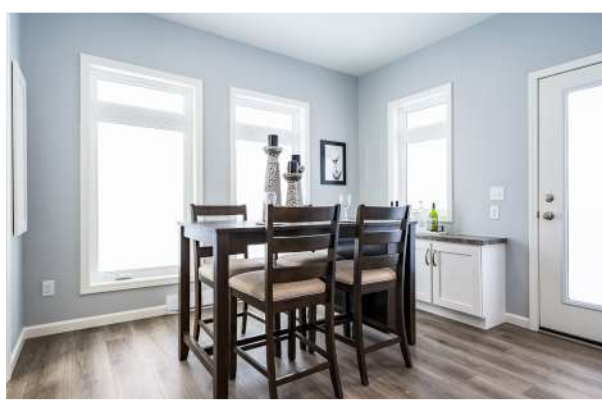

*Please use pictures for floorplan vision only. Decors and materials used are constantly changed and improved.