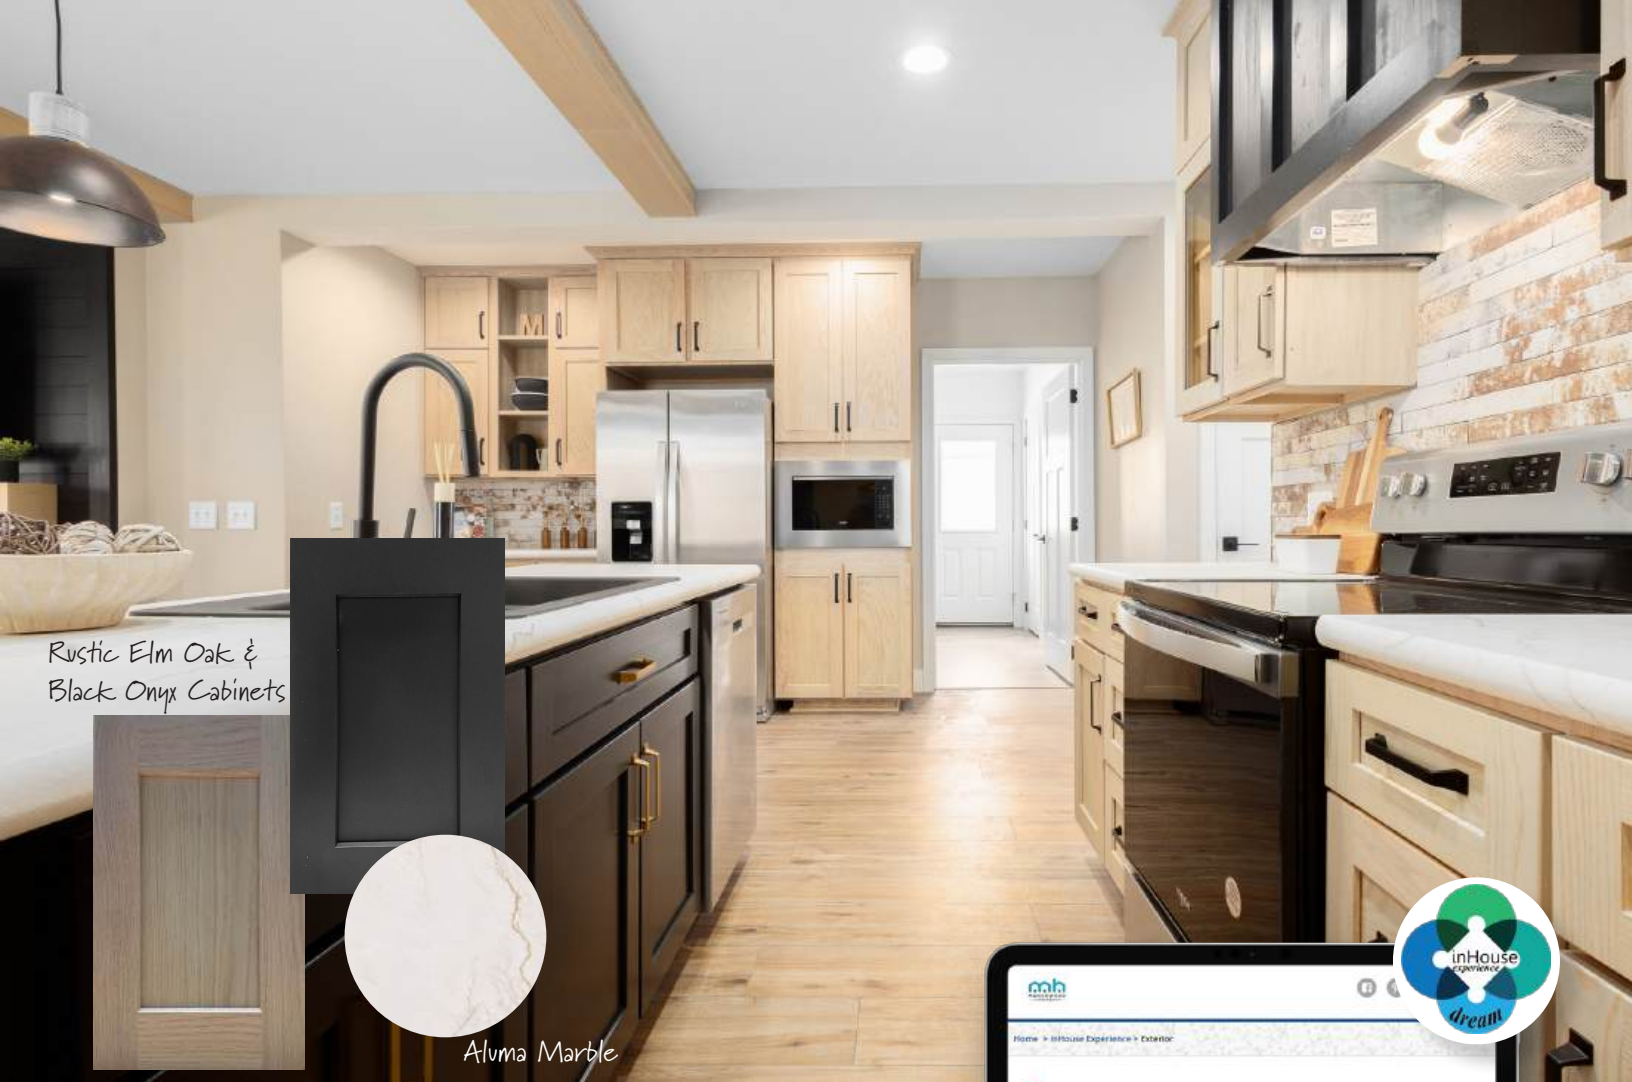

Wet Bar or Salad Sink Faucet

Utility Sink Faucet

2-Handle Bath Lavatory Faucet

Tub/Shower Spout

Shower Head and Diverter

Wall Hand-Held Shower Head

Wall Mount Rainfall Shower Head

Roman Tub Faucet

Pot Filler Faucet

Rustic Elm Oak &
Black Onyx Cabinets

Aluma Marble

Customize Your Dream Home!

EXTERIOR

BATH

KITCHEN

Customize your dream home colors to see what your house could look like. The exterior InHouse experience allows you to select a Roof Pitch with a Dormer, Siding Color, Shingle Color, Trim Color, Shake Siding, Vertical Siding to get an idea for what your home could look like with the color scheme you have selected.