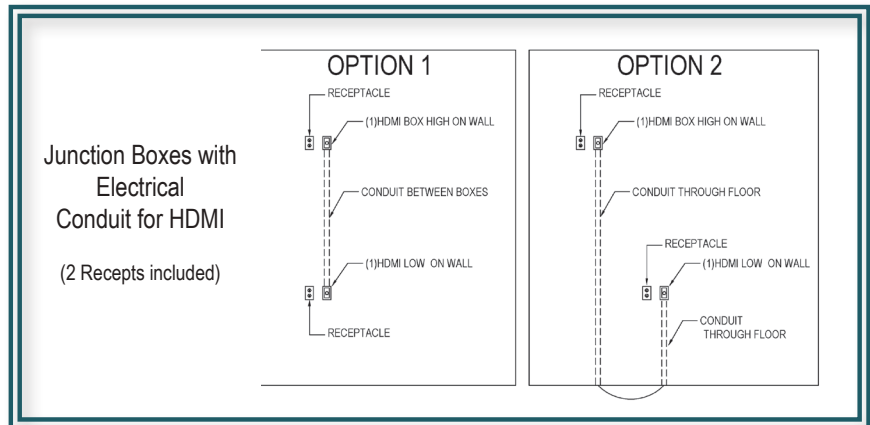

ELECTRICAL

Multi-Media Recept

Recept with USB Outlets

Recept with Night Light

Recessed LED Light
Also Available in Motion Sensing for Pantries & Closets

White Paddle Fan

Black Paddle Fan

200 amp Electric Service on Main Floor
(Standard Dropped to Basement)