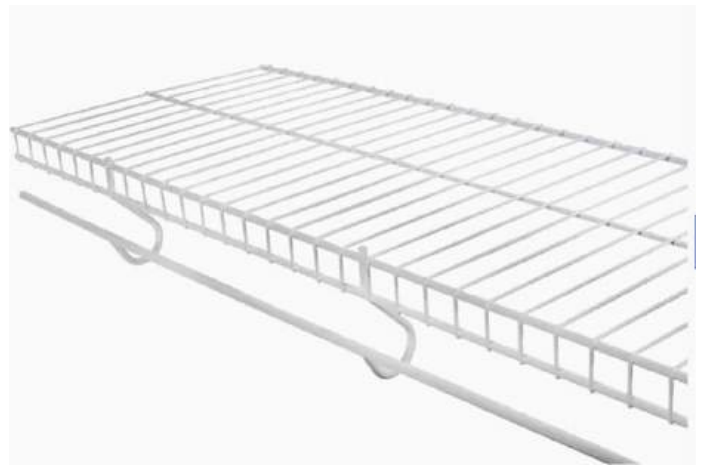

Tray Ceiling with Wood Beams

Wooden Ceiling Beams

WALLS & STAIRS

White Stair Railing

Attic Pull Down Stairs for
7/12 and 9/12 Attic Storage

Shiplap Accent Wall
Available in: Green (Shown), White, or Black

MISC. INTERIORS

Clearview Entertainment Wall

Optional Slider Rods for Closet Shelving

ClosetMaid Express Shelf
Available for Closet, Linen, and Pantry Shelving

Built-Ins (where available)
(See your sales representative for more information on the modules available)