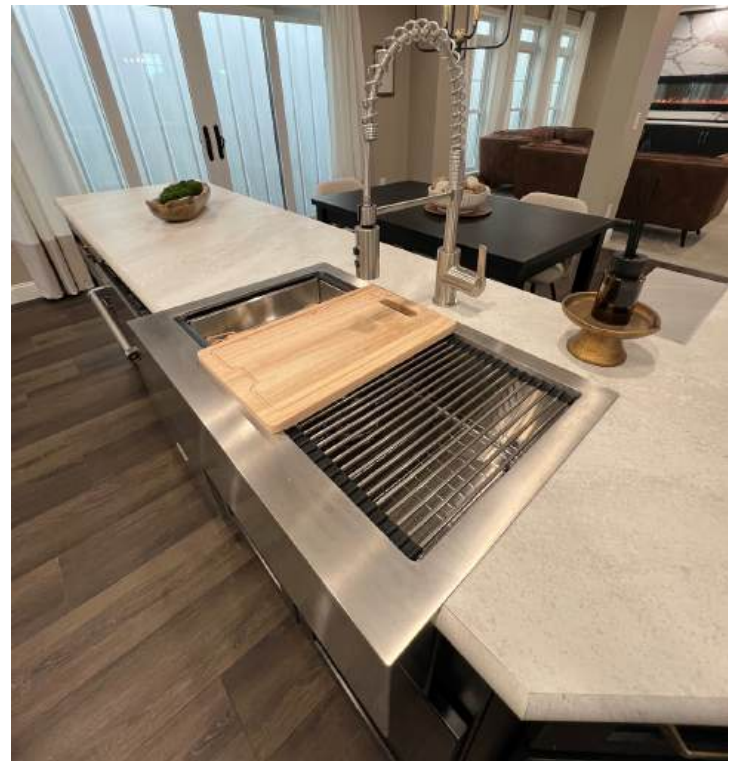

Island ZIB-66

Island ZIB-178

INTERIOR SINKS

Quartz Countertop with Undermount Sink
Available in Double Bowl or Single Bowl

Wet Bar Sink

Single Bowl Stainless Steel Sink

Black Frankie Sink

Stainless Steel Apron Front Galley Sink
Includes: Cutting Board, Drying Rack, & Straining Rack