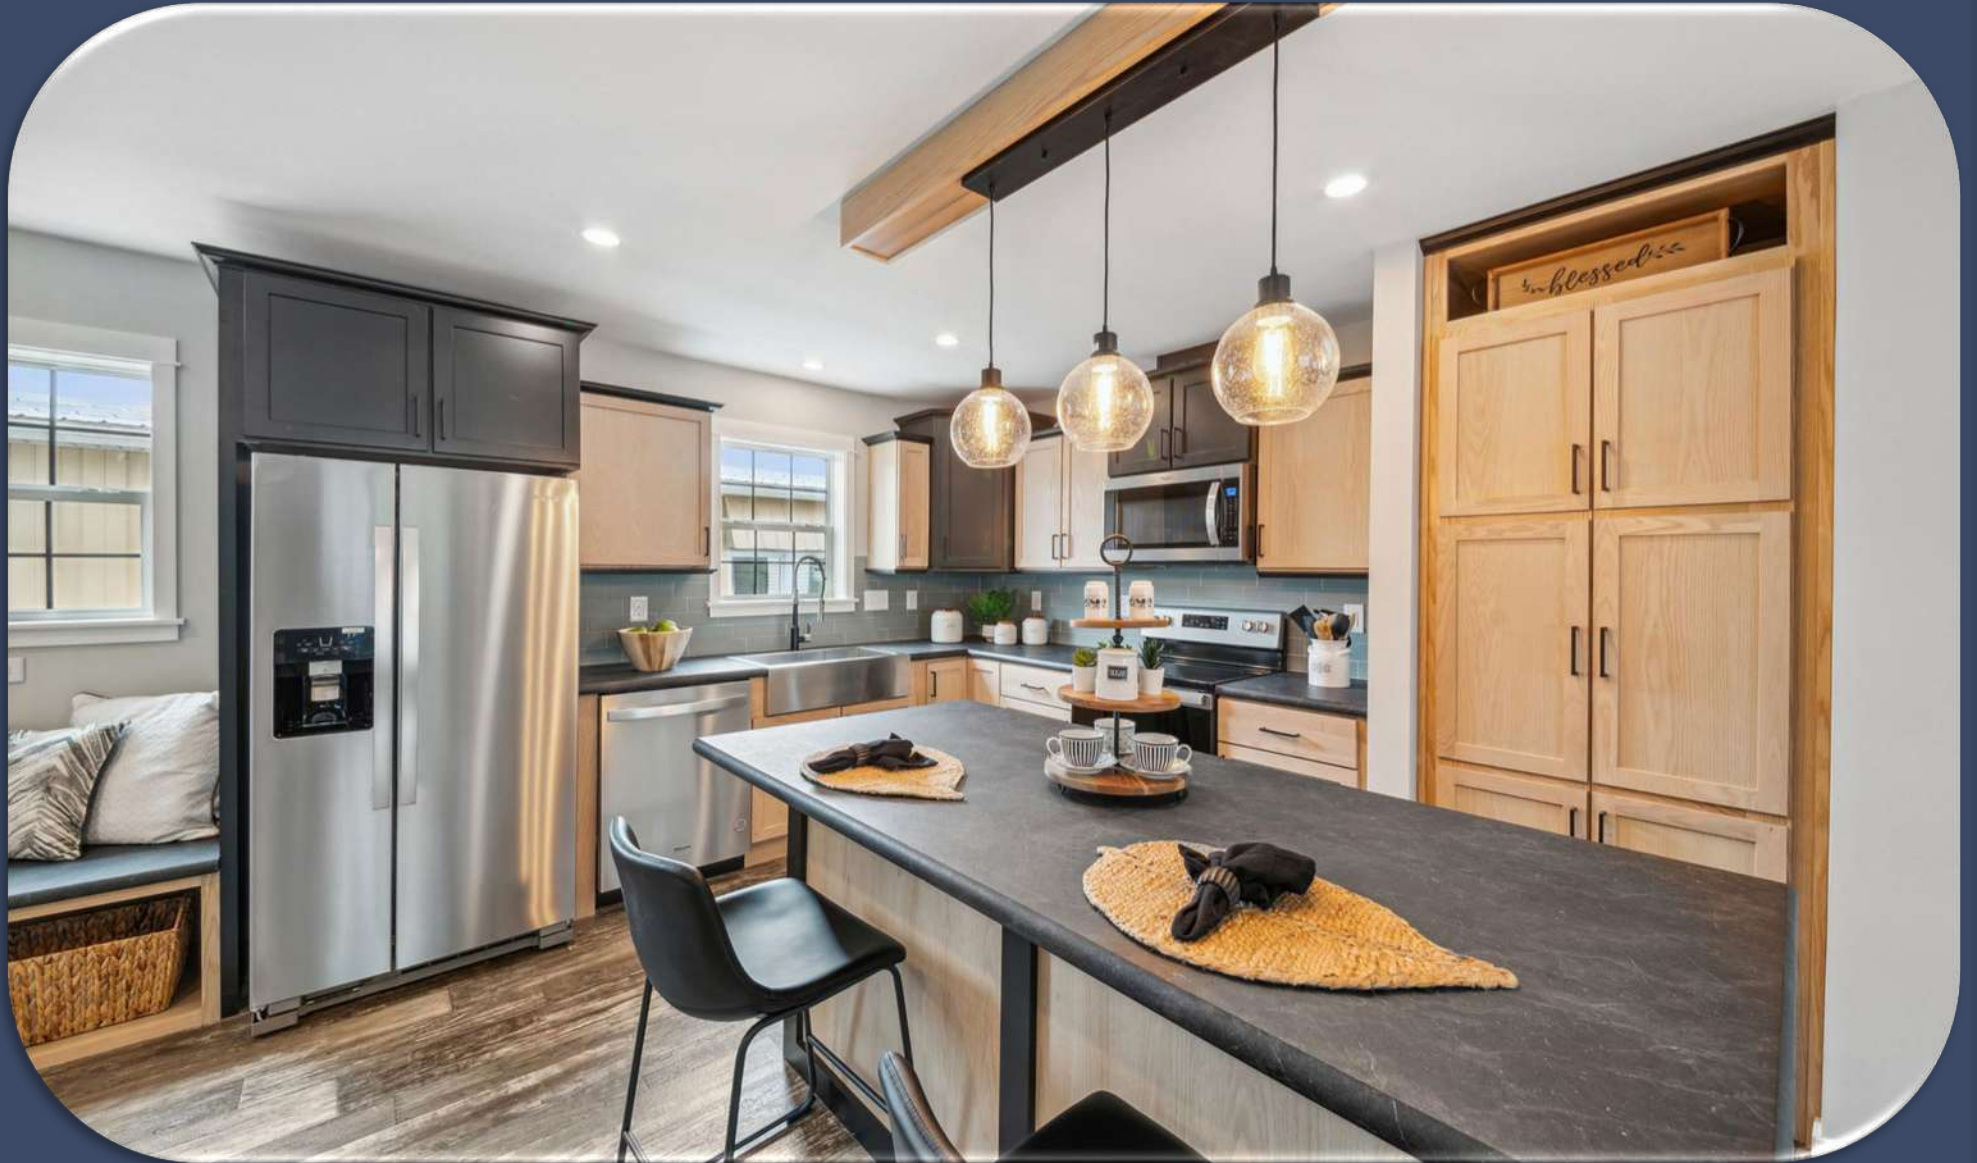

CHAMPION®
MODULAR

Color Selection Guide