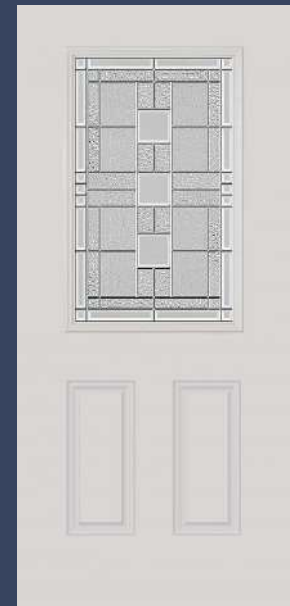

689-CL
(Upgrade)

684-MI
(Upgrade)

Exterior Door Side Lights

693 Sidelite

694 Sidelite

694-MO Sidelite

Standard 6-Panel
818-SDL
681-CL

686-CL