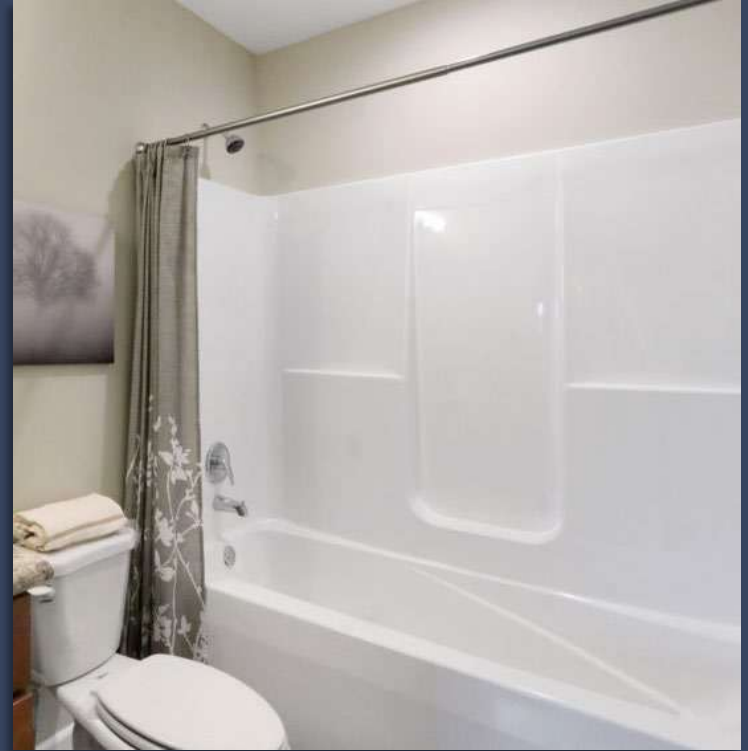

RE7236 72"
Tub/ Shower