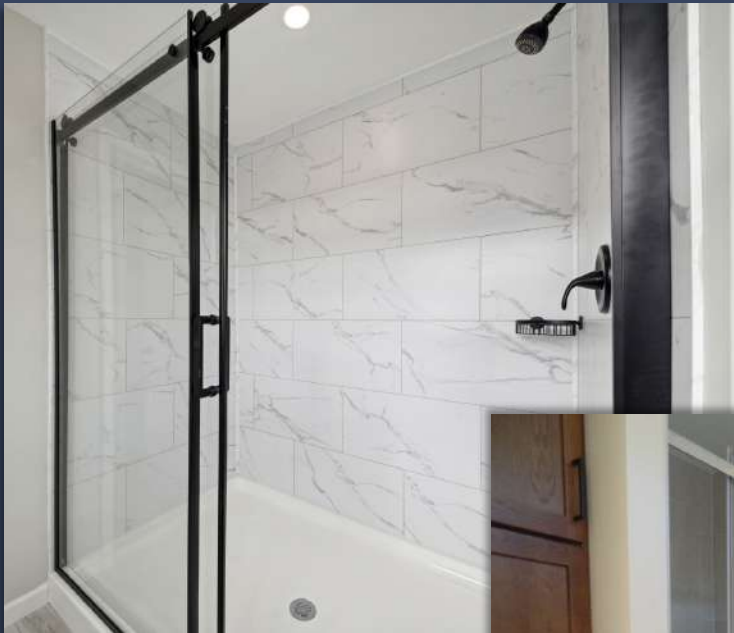

Free
Standing

60" Tub/ Shower
*Optional Door
Available

RE7236 72"
Tub/ Shower

Fiberglass Showers

48" & 60"
*Optional Door
Available

MP6333BF ADA
Complaint
Shower

Optional 18"
Grab Bar

Tile Showers

4x6 Barn Door
Shower

48" & 60"
Shower

4x6 Mirage
Shower

Tile Shower Accessories

Rainfall Shower
Head

Fiberglass
Corner Seat

Handheld
Sprayer

Wire Basket
(Standard W/ Palisade Tile)