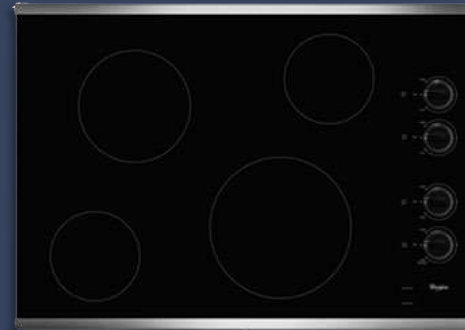

18 Cuft
Refrigerator

21 Cuft
Refrigerator

25 Cuft
Refrigerator

18 Cuft Sidekick
Refrigerator

Appliances

3 Cycle Dishwasher

6 Cycle Dishwasher

Electric Coil Top Range

Electric Smoothtop Range

Electric Double Oven

Electric Cooktop

Gas Cooktop

Appliances

Self Clean Gas Range

Gas Double Oven

30" Gas Or Electric
Slide In Range