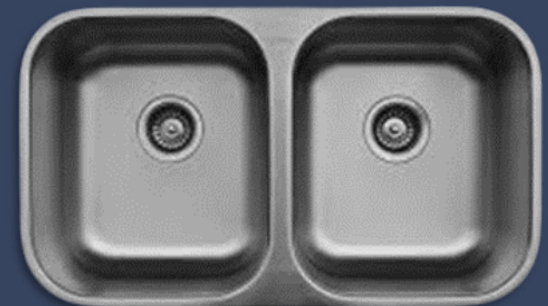

SS Farm Sink

SS Farm Sink W/
Accessories

Karren E340

Karren E360

Karren E350

Vanity Sinks

Drop In Lav Bowl (Standard)

Sheffield Undermount