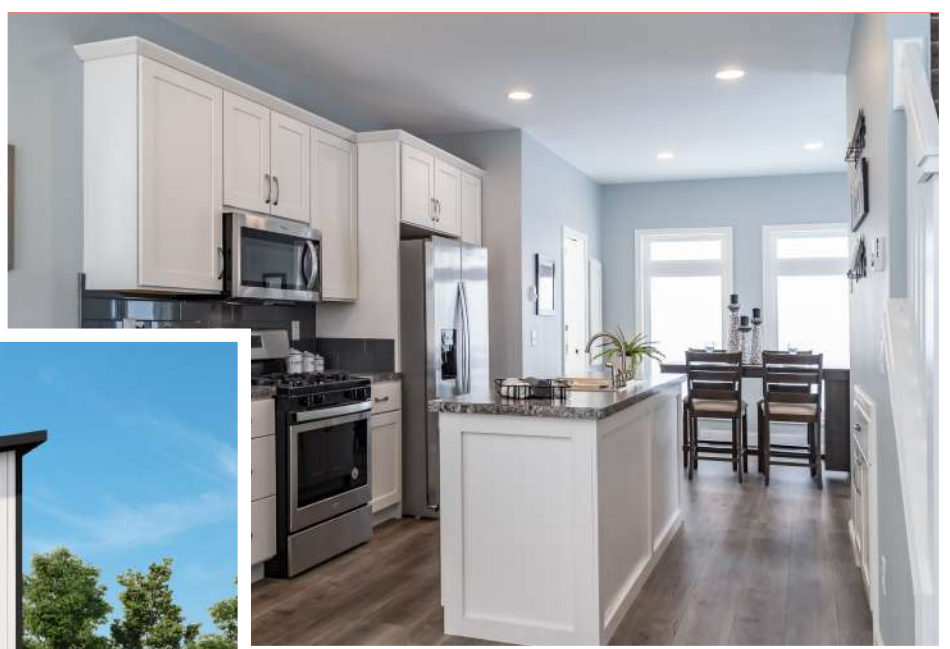

Scan to Watch Video!