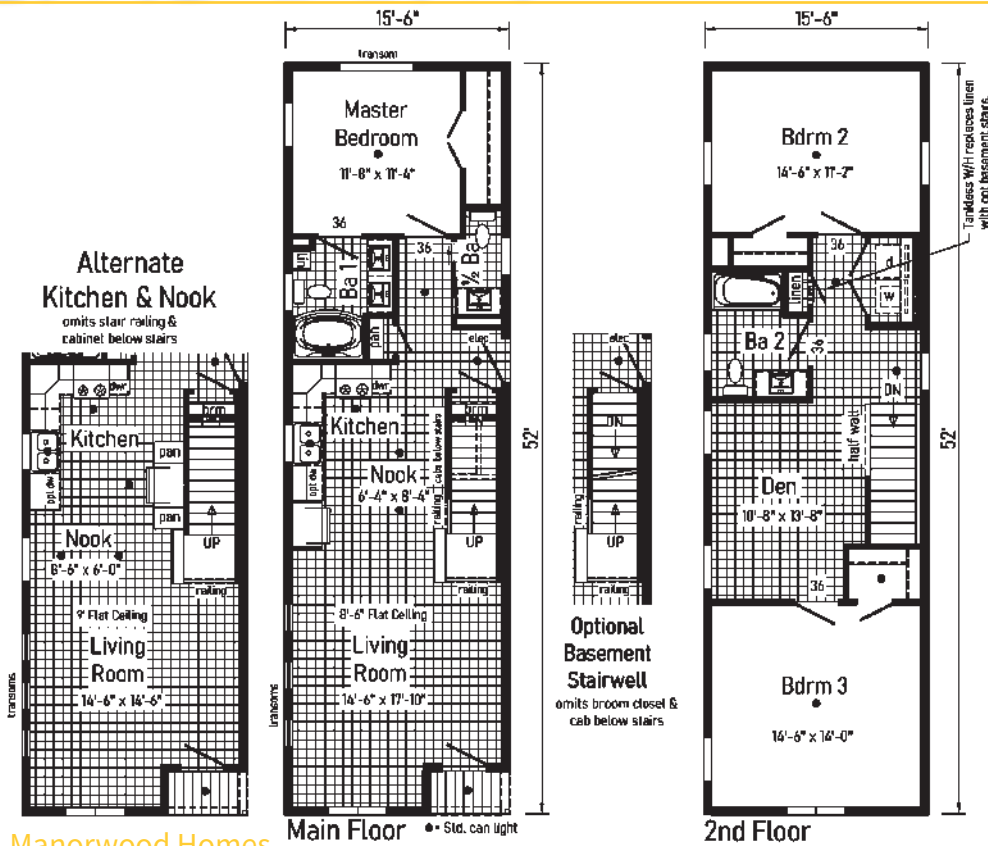

CASITA
MANORWOOD

CASITA 1

2M16361A
(5M3801-X)

Style: 2-Story
Square Feet: 1070
Size: 1636

Bedrooms: 1-2
Bathrooms: 1.5

CASITA 2

2M16523A
(5M3802-X)

Style: 2-Story
Square Feet: 1549
Size: 1652

Bedrooms: 3
Bathrooms: 2.5

Scan to Watch Video!

*Please use pictures for floorplan vision only. Decors and materials used are constantly changed and improved.

2M32383A

(6M3801-X)

Style: 2-Story
 Square Feet: 1658
 Size: 3231/38
 Bedrooms: 3
 Bathrooms: 2.5

Optional Features:

- Covered Porch
- Chamclad Accent Siding
- Window Lineals
- Clear Glass Full Lite Front Door
- Market Square Siding

CASITA 3

Some features shown on renderings may not be available or will have to be done on-site by others

Scan to Watch Video!

*Please use pictures for floorplan vision only. Decors and materials used are constantly changed and improved.

CASITA

Rancho 1

9M32563E
(2M3801-X)

Style: Ranch
 Square Feet: 1550
 Size: 3256/44