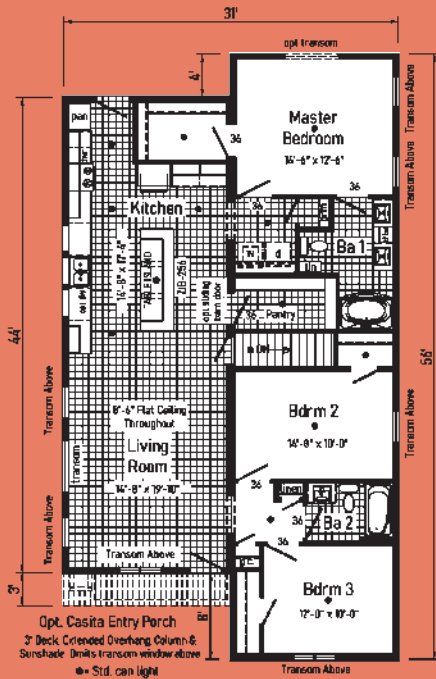

CASITA
MANORWOOD

CASITA 1

2M16361A
(5M3801-X)

Style: 2-Story
Square Feet: 1070
Size: 1636

Bedrooms: 1-2
Bathrooms: 1.5

CASITA 2

2M16523A
(5M3802-X)

Style: 2-Story
Square Feet: 1549
Size: 1652

Scan to Watch Video!

*Please use pictures for floorplan vision only. Decors and materials used are constantly changed and improved.

CASITA

Rancho 1

9M32563E
(2M3801-X)

Style: Ranch
 Square Feet: 1550
 Size: 3256/44

Bedrooms: 3
 Bathrooms: 2

Optional
 4'x6' Walk-In
 Tile Shower

Optional Furnace &
 Water Heater
 Changes Laundry to
 Stack W/D Space

CASITA

Rancho 2

9M32603C
(2M3802-X)

Style: Ranch
 Square Feet: 1612
 Size: 3260/44

Bedrooms: 3
 Bathrooms: 2

Optional
 4'x6' Walk-In
 Tile Shower

State Route 38
Emlenton, PA 16373
724-867-0189
www.manorwoodhomes.com

Connect with Us!

CASITA MANORWOOD

Design your dream home!

Our inHouse Experience allows you to customize your dream home. All color choices are available to help you decide on your design style and create your dream home! Visit our website today to give it a try!