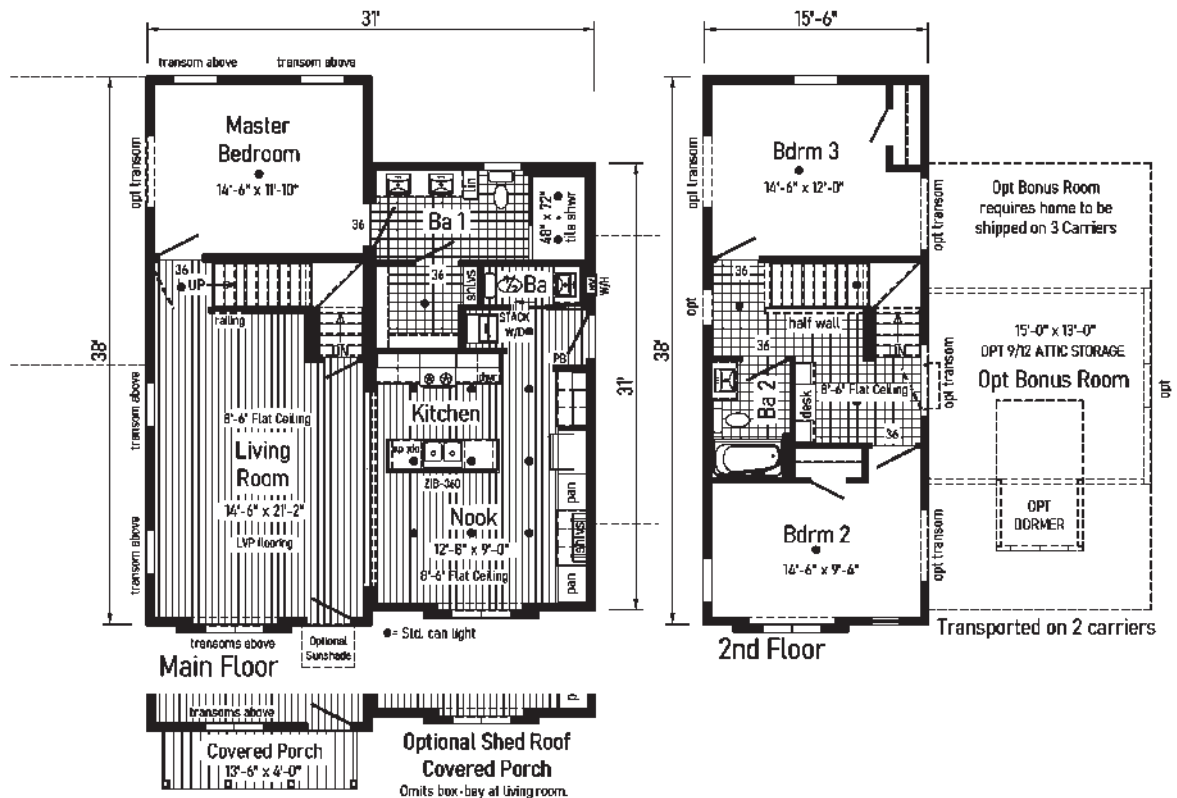

CASITA
MANORWOOD

CASITA 1

2M16361A
(5M3801-X)

Style: 2-Story
Square Feet: 1070
Size: 1636

Bedrooms: 1-2
Bathrooms: 1.5

CASITA 2

2M16523A
(5M3802-X)

Style: 2-Story
Square Feet: 1549
Size: 1652

Bedrooms: 3
Bathrooms: 2.5

Scan to Watch Video!

*Please use pictures for floorplan vision only. Decors and materials used are constantly changed and improved.

2M32383A

(6M3801-X)

Style: 2-Story
 Square Feet: 1658
 Size: 3231/38
 Bedrooms: 3
 Bathrooms: 2.5

Scan to Watch Video!

*Please use pictures for floorplan vision only. Decors and materials used are constantly changed and improved.

CASITA

Rancho 1

9M32563E
(2M3801-X)

Style: Ranch
 Square Feet: 1550
 Size: 3256/44

Bedrooms: 3
 Bathrooms: 2

Optional
 4'x6' Walk-In
 Tile Shower

Optional Furnace &
 Water Heater
 Changes Laundry to
 Stack W/D Space

CASITA

Rancho 2

9M32603C
(2M3802-X)

Style: Ranch
 Square Feet: 1612
 Size: 3260/44