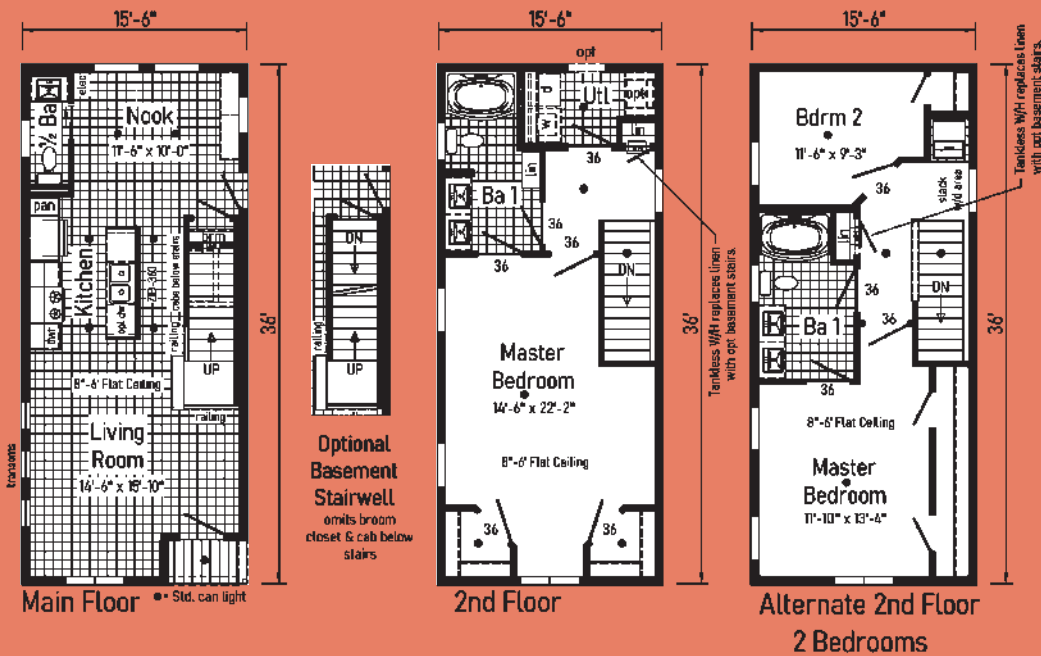

CASITA
MANORWOOD

CASITA 1

2M16361A
(5M3801-X)

Style: 2-Story
Square Feet: 1070
Size: 1636

Bedrooms: 1-2
Bathrooms: 1.5

CASITA 2

2M16523A
(5M3802-X)

Style: 2-Story
Square Feet: 1549
Size: 1652

Bedrooms: 3
Bathrooms: 2.5

Scan to Watch Video!

*Please use pictures for floorplan vision only. Decors and materials used are constantly changed and improved.

2M32383A

(6M3801-X)

Style: 2-Story
 Square Feet: 1658
 Size: 3231/38
 Bedrooms: 3
 Bathrooms: 2.5

Scan to Watch Video!

*Please use pictures for floorplan vision only. Decors and materials used are constantly changed and improved.

CASITA

Rancho 1

9M32563E
(2M3801-X)

Style: Ranch
 Square Feet: 1550
 Size: 3256/44

Bedrooms: 3
 Bathrooms: 2

Optional
 4'x6' Walk-In
 Tile Shower

Optional Furnace &
 Water Heater
 Changes Laundry to
 Stack W/D Space

CASITA

Rancho 2

9M32603C
(2M3802-X)

Style: Ranch
 Square Feet: 1612
 Size: 3260/44