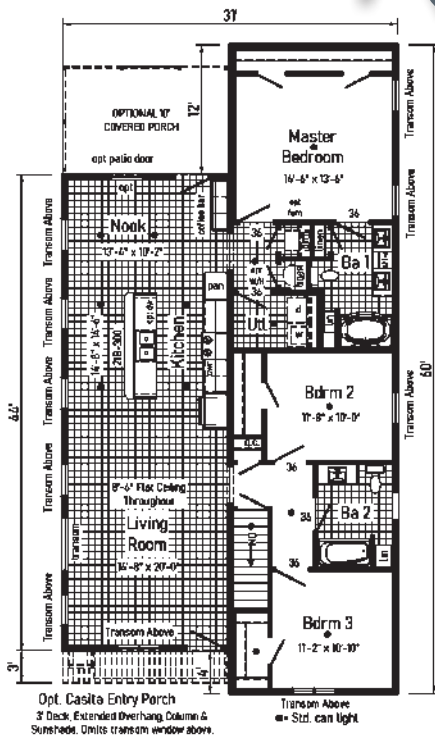

CASITA
MANORWOOD

CASITA 1

2M16361A
(5M3801-X)

Style: 2-Story
Square Feet: 1070
Size: 1636

Bedrooms: 1-2
Bathrooms: 1.5

CASITA 2

2M16523A
(5M3802-X)

Style: 2-Story
Square Feet: 1549
Size: 1652

Scan to Watch Video!

*Please use pictures for floorplan vision only. Decors and materials used are constantly changed and improved.

CASITA

Rancho 1

9M32563E
(2M3801-X)

Style: Ranch
 Square Feet: 1550
 Size: 3256/44

Bedrooms: 3
 Bathrooms: 2

Optional
 4'x6' Walk-In
 Tile Shower

Optional Furnace &
 Water Heater
 Changes Laundry to
 Stack W/D Space

CASITA

Rancho 2

9M32603C
(2M3802-X)

Style: Ranch
 Square Feet: 1612
 Size: 3260/44

Bedrooms: 3
 Bathrooms: 2

Optional
 4'x6' Walk-In
 Tile Shower

State Route 38
Emlenton, PA 16373
724-867-0189
www.manorwoodhomes.com

Connect with Us!

CASITA MANORWOOD

Design your dream home!

Our inHouse Experience allows you to customize your dream home. All color choices are available to help you decide on your design style and create your dream home! Visit our website today to give it a try!