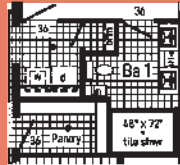

CASITA
MANORWOOD

CASITA 1

2M16361A
(5M3801-X)

Style: 2-Story
Square Feet: 1070
Size: 1636

Bedrooms: 1-2
Bathrooms: 1.5

CASITA 2

2M16523A
(5M3802-X)

Style: 2-Story
Square Feet: 1549
Size: 1652

Scan to Watch Video!

*Please use pictures for floorplan vision only. Decors and materials used are constantly changed and improved.

CASITA

Rancho 1

9M32563E
(2M3801-X)

Style: Ranch
 Square Feet: 1550
 Size: 3256/44

Bedrooms: 3
 Bathrooms: 2

Optional
 4'x6' Walk-In
 Tile Shower

Optional Furnace &
 Water Heater
 Changes Laundry to
 Stack W/D Space

CASITA

Rancho 2

9M32603C
(2M3802-X)

Style: Ranch
 Square Feet: 1612
 Size: 3260/44

Bedrooms: 3
 Bathrooms: 2

Optional
 4'x6' Walk-In
 Tile Shower

State Route 38
Emlenton, PA 16373
724-867-0189
www.manorwoodhomes.com

Connect with Us!

CASITA MANORWOOD

Design your dream home!

Our inHouse Experience allows you to customize your dream home. All color choices are available to help you decide on your design style and create your dream home! Visit our website today to give it a try!