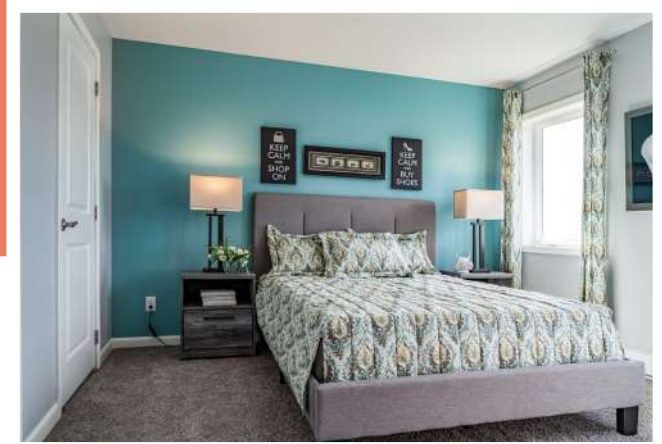

CASITA
MANORWOOD

CASITA 1

2M16361A
(5M3801-X)

Style: 2-Story
Square Feet: 1070
Size: 1636

Bedrooms: 1-2
Bathrooms: 1.5

CASITA 2

2M16523A
(5M3802-X)

Style: 2-Story
Square Feet: 1549
Size: 1652

Bedrooms: 3
Bathrooms: 2.5

Scan to Watch Video!

*Please use pictures for floorplan vision only. Decors and materials used are constantly changed and improved.

2M32383A

(6M3801-X)

Style: 2-Story
 Square Feet: 1658
 Size: 3231/38
 Bedrooms: 3
 Bathrooms: 2.5